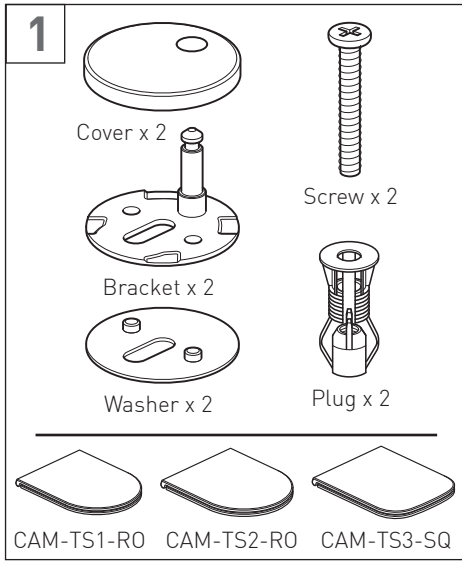

Soft Close Toilet Seat

CAM-TS1-RO, CAM-TS2-RO and CAM-TS3-SQ

For any technical or installation queries please contact Vado on 01934 745163.

This toilet seat is finished to the highest standard. Due care needs to be taken to ensure the appearance is retained.

VADO recommends cleaning this product weekly with a soft damp cloth and mild soap solution.

VADO strongly advises against the use of all aggressive/corrosive cleaning products i.e. powders and liquids (including bleach). If these instructions are not followed, this may invalidate your guarantee in the event of a problem occurring.

Do not stand on the lid or ring of your toilet seat.

Replacement hinges, fixings, and washers can be obtained directly from VADO.

Hinge Cover Codes:

CAM-TSHP-CP - Chrome (Includes Fixings)

CAM-TSHC-MB - Matt Black

CAM-TSHC-MW - Matt White

CAM-TSHC-SG - Satin Gold