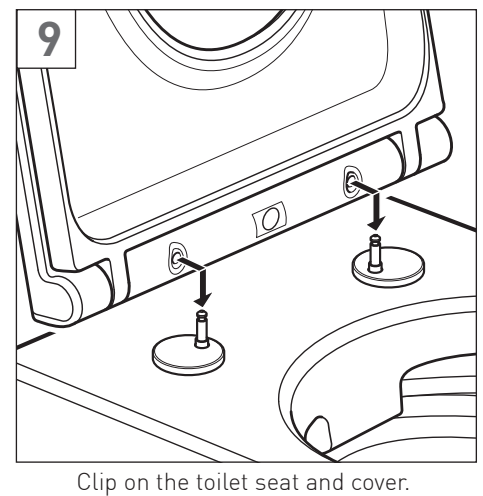

Soft Close Toilet Seat

CAM-TS1-RO, CAM-TS2-RO and CAM-TS3-SQ

For any technical or installation queries please contact Vado on 01934 745163.

This toilet seat is finished to the highest standard. Due care needs to be taken to ensure the appearance is retained.

Do not stand on the lid or ring of your toilet seat.

Replacement hinges, fixings, and washers can be obtained directly from VADO.

Hinge Cover Codes:

CAM-TSHP-CP - Chrome (Includes Fixings)

CAM-TSHC-MB - Matt Black