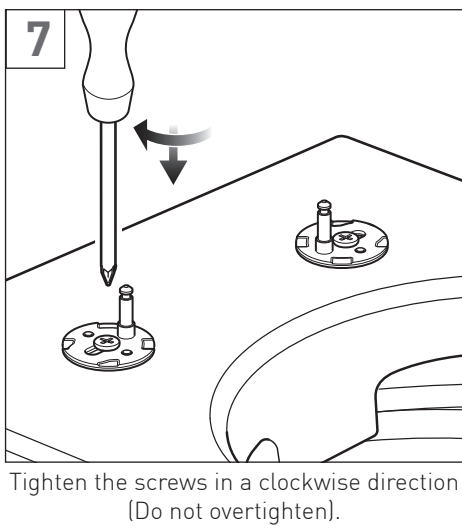

Soft Close Toilet Seat

CAM-TS1-RO, CAM-TS2-RO and CAM-TS3-SQ

For any technical or installation queries please contact Vado on 01934 745163.

This toilet seat is finished to the highest standard. Due care needs to be taken to ensure the appearance is retained.

VADO recommends cleaning this product weekly with a soft damp cloth and mild soap solution.

VADO strongly advises against the use of all aggressive/corrosive cleaning products i.e. powders and liquids (including bleach). If these instructions are not followed, this may invalidate your guarantee in the event of a problem occurring.

Do not stand on the lid or ring of your toilet seat.

Replacement hinges, fixings, and washers can be obtained directly from VADO.

Hinge Cover Codes:

CAM-TSHP-CP - Chrome (Includes Fixings)

CAM-TSHC-MB - Matt Black

CAM-TSHC-MW - Matt White

CAM-TSHC-SG - Satin Gold