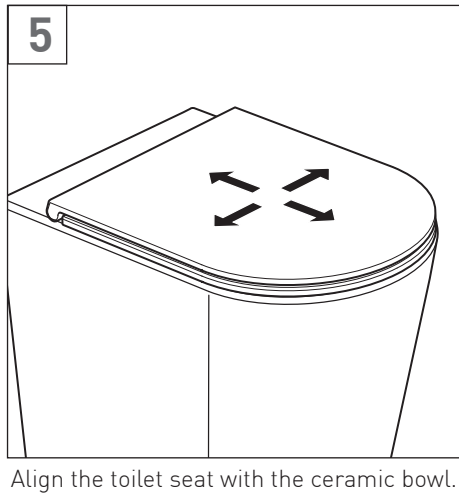

Soft Close Toilet Seat

CAM-TS1-RO, CAM-TS2-RO and CAM-TS3-SQ

For any technical or installation queries please contact Vado on 01934 745163.

This toilet seat is finished to the highest standard. Due care needs to be taken to ensure the appearance is retained.

Do not stand on the lid or ring of your toilet seat.

Replacement hinges, fixings, and washers can be obtained directly from VADO.

Hinge Cover Codes:

CAM-TSHP-CP - Chrome (Includes Fixings)

CAM-TSHC-MB - Matt Black