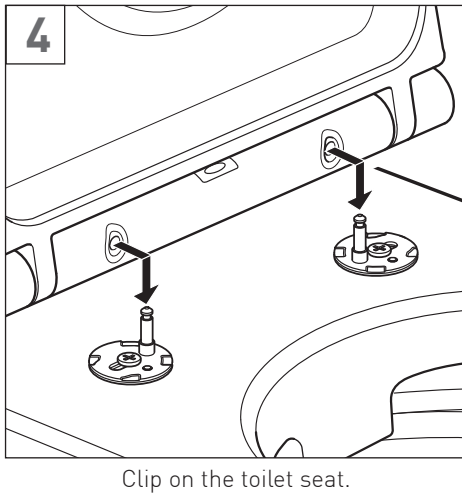

Soft Close Toilet Seat

CAM-TS1-RO, CAM-TS2-RO and CAM-TS3-SQ

For any technical or installation queries please contact Vado on 01934 745163.

This toilet seat is finished to the highest standard. Due care needs to be taken to ensure the appearance is retained.

Do not stand on the lid or ring of your toilet seat.

Replacement hinges, fixings, and washers can be obtained directly from VADO.

Hinge Cover Codes:

CAM-TSHP-CP - Chrome (Includes Fixings)

CAM-TSHC-MB - Matt Black