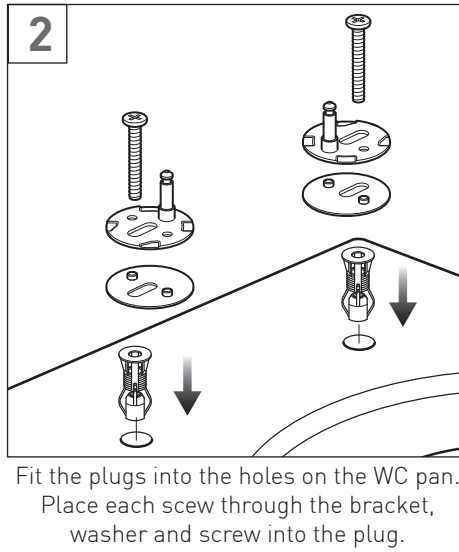

Soft Close Toilet Seat

CAM-TS1-RO, CAM-TS2-RO and CAM-TS3-SQ

For any technical or installation queries please contact Vado on 01934 745163.

This toilet seat is finished to the highest standard. Due care needs to be taken to ensure the appearance is retained.

Do not stand on the lid or ring of your toilet seat.

Replacement hinges, fixings, and washers can be obtained directly from VADO.

Hinge Cover Codes:

CAM-TSHP-CP - Chrome (Includes Fixings)

CAM-TSHC-MB - Matt Black