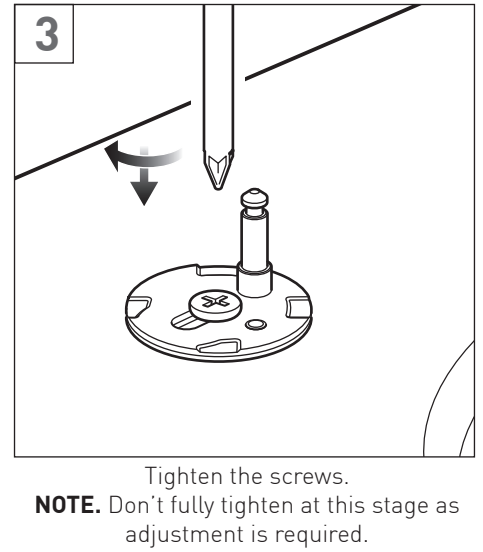

Soft Close Toilet Seat

CAM-TS1-RO, CAM-TS2-RO and CAM-TS3-SQ

For any technical or installation queries please contact Vado on 01934 745163.

This toilet seat is finished to the highest standard. Due care needs to be taken to ensure the appearance is retained.

VADO recommends cleaning this product weekly with a soft damp cloth and mild soap solution.

VADO strongly advises against the use of all aggressive/corrosive cleaning products i.e. powders and liquids (including bleach). If these instructions are not followed, this may invalidate your guarantee in the event of a problem occurring.

Do not stand on the lid or ring of your toilet seat.

Replacement hinges, fixings, and washers can be obtained directly from VADO.

Hinge Cover Codes:

CAM-TSHP-CP - Chrome (Includes Fixings)

CAM-TSHC-MB - Matt Black

CAM-TSHC-MW - Matt White

CAM-TSHC-SG - Satin Gold