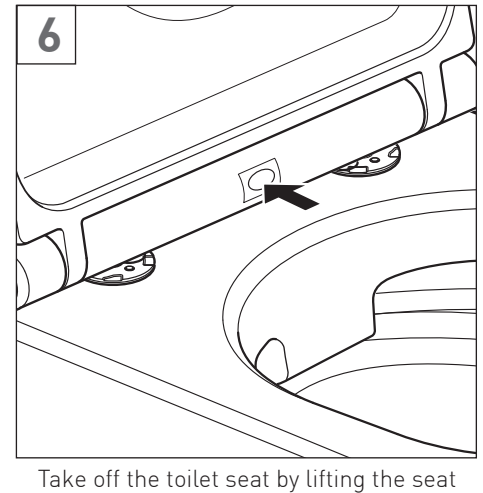

Soft Close Toilet Seat

CAM-TS1-RO, CAM-TS2-RO and CAM-TS3-SQ

For any technical or installation queries please contact Vado on 01934 745163.

This toilet seat is finished to the highest standard. Due care needs to be taken to ensure the appearance is retained.

Do not stand on the lid or ring of your toilet seat.

Replacement hinges, fixings, and washers can be obtained directly from VADO.

Hinge Cover Codes:

CAM-TSHP-CP - Chrome (Includes Fixings)

CAM-TSHC-MB - Matt Black