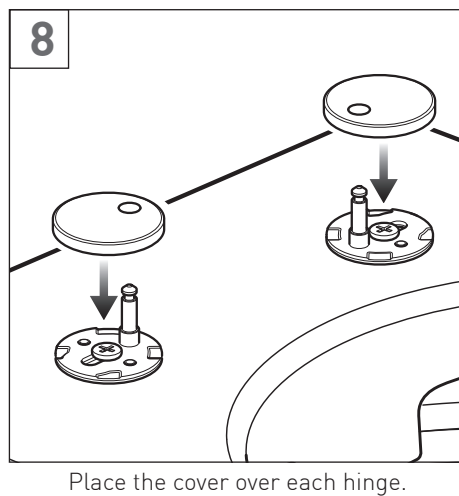

Soft Close Toilet Seat

CAM-TS1-RO, CAM-TS2-RO and CAM-TS3-SQ

For any technical or installation queries please contact Vado on 01934 745163.

This toilet seat is finished to the highest standard. Due care needs to be taken to ensure the appearance is retained.

Do not stand on the lid or ring of your toilet seat.

Replacement hinges, fixings, and washers can be obtained directly from VADO.

Hinge Cover Codes:

CAM-TSHP-CP - Chrome (Includes Fixings)

CAM-TSHC-MB - Matt Black