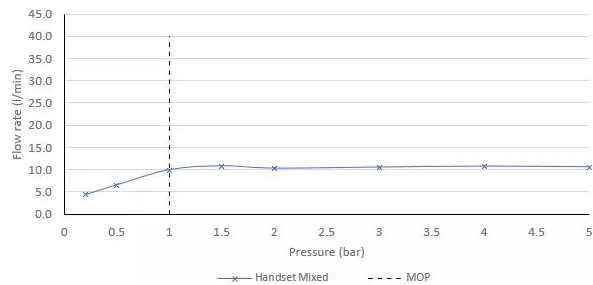

SPECIFICATION SHEET

COLLECTION: AQUABLADE
PRODUCT CODE: AQB-SFMKW0/RO-C/P

SHOWER TYPE

Mini Shower Kit

PLUMBING SYSTEM SUITABILITY

Pumped System, Combination Boiler, Pressurised System

MOUNTING

Wall Mounted

CONNECTIONS / FITTINGS

1/2" inlet

HOSE

with 150cm hose

FUNCTIONS

1

RUB-CLEAN NOZZLES

Yes

WITH OUTLET / BRACKET

with Integrated Outlet and Bracket

COLLECTION NAME

Aquablade

tel: 01934 744466
email: sales@vado.com
www.vado.com

WHERE INSPIRATION FLOWS
TAPS | SHOWERS | ACCESSORIES