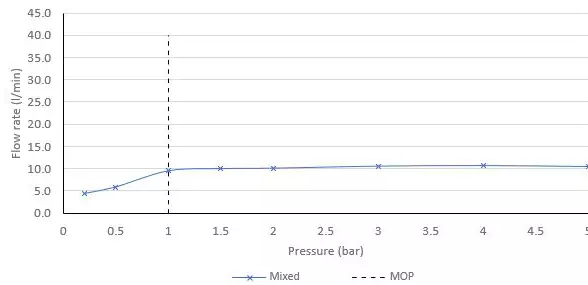

SPECIFICATION SHEET

COLLECTION: AQUABLADE
PRODUCT CODE: AQB-SFMKW0/SQ-C/P

SHOWER TYPE

Mini Shower Kit

PLUMBING SYSTEM SUITABILITY

Pumped System, Combination Boiler, Pressurised System

MOUNTING

Wall Mounted

CONNECTIONS / FITTINGS

1/2" inlet

HOSE

with 150cm hose

FUNCTIONS

1

RUB-CLEAN NOZZLES

Yes

WITH OUTLET / BRACKET

with Integrated Outlet and Bracket

COLLECTION NAME

Aquablade

tel: 01934 744466
email: sales@vado.com
www.vado.com

WHERE INSPIRATION FLOWS
TAPS | SHOWERS | ACCESSORIES