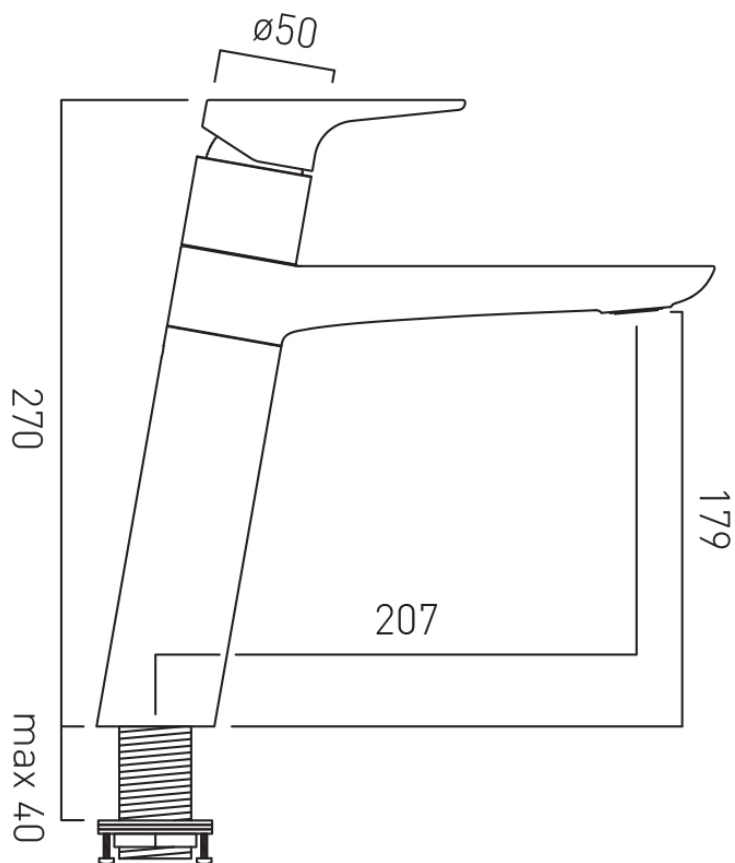

TECHNICAL DRAWING

COLLECTION: ASCENT
PRODUCT CODE: ASC-150-C/P

tel: 01934 744466
email: sales@vado.com
www.vado.com

WHERE INSPIRATION FLOWS
TAPS | SHOWERS | ACCESSORIES