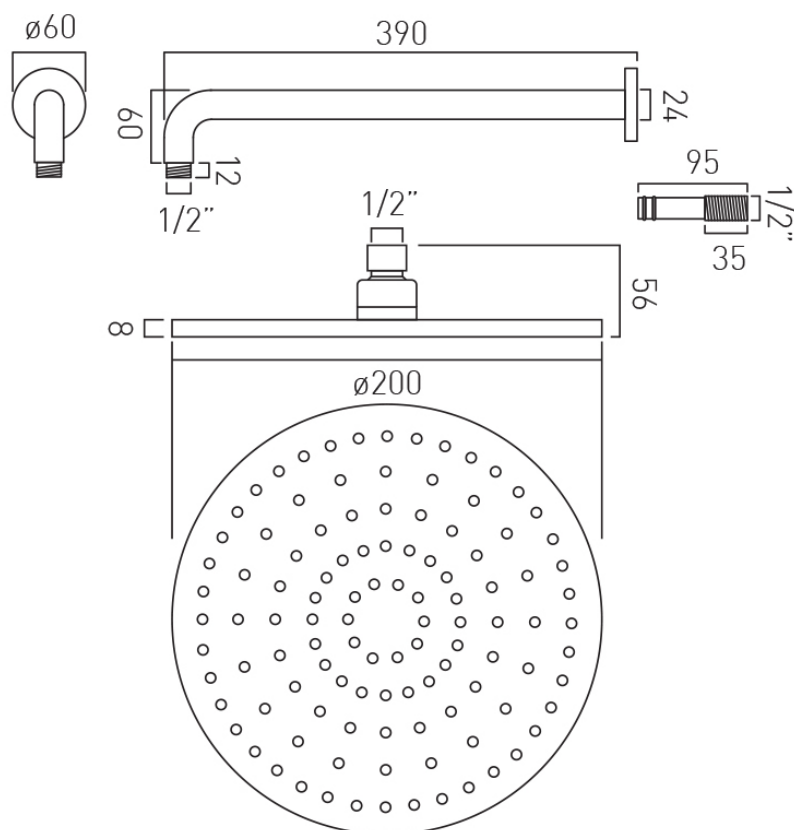

1

SHOWER HEAD SIZE

200mm (8") diameter

COLLECTION NAME

Atmosphere

tel: 01934 744466
email: sales@vado.com
www.vado.com

WHERE INSPIRATION FLOWS
TAPS | SHOWERS | ACCESSORIES

SPECIFICATION SHEET

tel: 01934 744466
email: sales@vado.com
www.vado.com

WHERE INSPIRATION FLOWS
TAPS | SHOWERS | ACCESSORIES

TECHNICAL DRAWING

COLLECTION: ATMOSPHERE

PRODUCT CODE: ATM-HEADRO/B/SA-C/P

tel: 01934 744466
email: sales@vado.com
www.vado.com