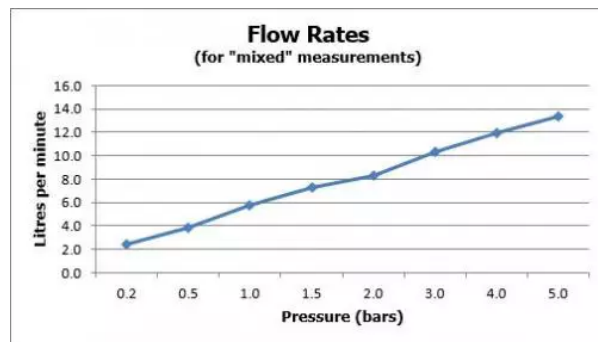

SPECIFICATION SHEET

COLLECTION: ZOO

PRODUCT CODE: CUC-3002-C/P

The flow rate displayed is calculated using ideal system conditions. This result should only be taken as an indication as the flow rate may vary depending on the specific in-situ configuration.