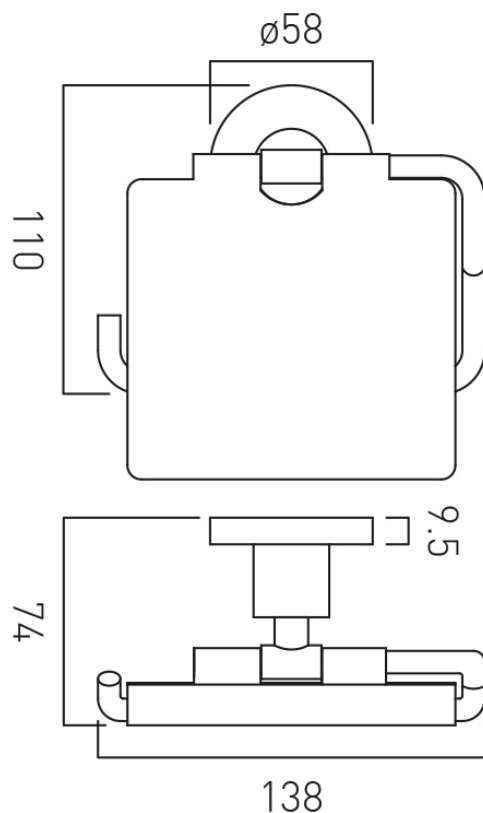

SPECIFICATION SHEET

COLLECTION: ELEMENTS
PRODUCT CODE: ELE-180A-C/P

ACCESSORY TYPE

Toilet Roll Holder

COLLECTION NAME

Elements

FINISH

Chrome

GUARANTEE

15 Year Guarantee

MOUNTING

Wall Mounted

tel: 01934 744466
email: sales@vado.com
www.vado.com

WHERE INSPIRATION FLOWS
TAPS | SHOWERS | ACCESSORIES

SPECIFICATION SHEET

COLLECTION: ELEMENTS
PRODUCT CODE: ELE-180A-C/P

tel: 01934 744466
email: sales@vado.com
www.vado.com

WHERE INSPIRATION FLOWS
TAPS | SHOWERS | ACCESSORIES

TECHNICAL DRAWING

COLLECTION: ELEMENTS
PRODUCT CODE: ELE-180A-C/P

tel: 01934 744466
email: sales@vado.com
www.vado.com