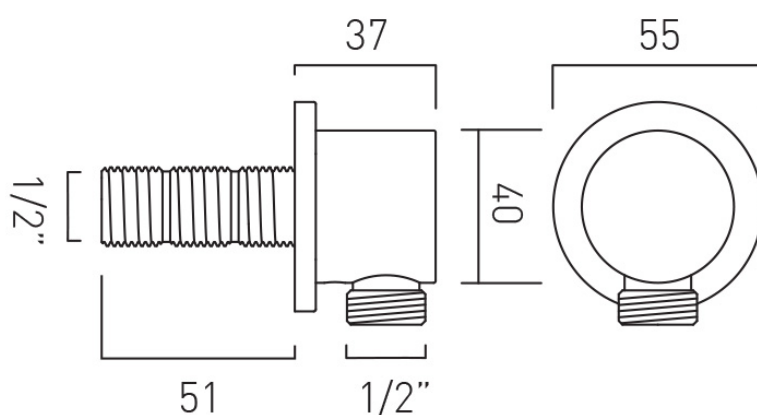

## CONNECTIONS / FITTINGS

1/2" threaded inlet 1/2" threaded outlet

tel: 01934 744466  
email: [sales@vado.com](mailto:sales@vado.com)  
[www.vado.com](http://www.vado.com)

WHERE INSPIRATION FLOWS  
TAPS | SHOWERS | ACCESSORIES

# SPECIFICATION SHEET

COLLECTION: ELEMENTS  
PRODUCT CODE: ELE-OUTLET2-CP

tel: 01934 744466  
email: [sales@vado.com](mailto:sales@vado.com)  
[www.vado.com](http://www.vado.com)

WHERE INSPIRATION FLOWS  
TAPS | SHOWERS | ACCESSORIES

# TECHNICAL DRAWING

COLLECTION: ELEMENTS  
PRODUCT CODE: ELE-OUTLET2-CP

tel: 01934 744466  
email: sales@vado.com  
www.vado.com

WHERE INSPIRATION FLOWS  
TAPS | SHOWERS | ACCESSORIES