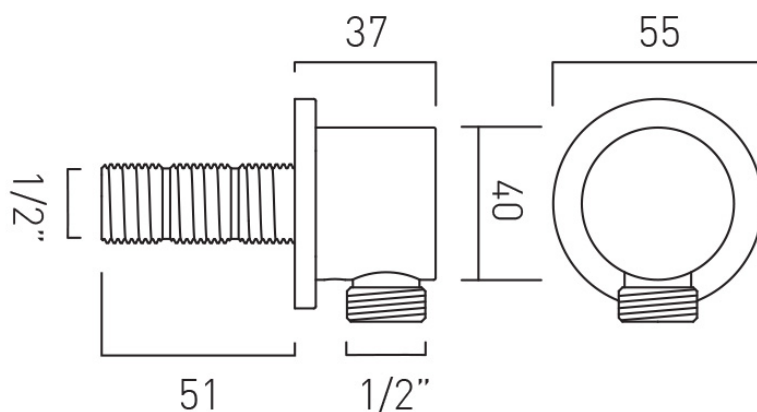

tel: 01934 744466
email: sales@vado.com
www.vado.com

WHERE INSPIRATION FLOWS
TAPS | SHOWERS | ACCESSORIES

SPECIFICATION SHEET

COLLECTION: ELEMENTS
PRODUCT CODE: ELE-OUTLET2-CP

tel: 01934 744466
email: sales@vado.com
www.vado.com

WHERE INSPIRATION FLOWS
TAPS | SHOWERS | ACCESSORIES

TECHNICAL DRAWING

COLLECTION: ELEMENTS

PRODUCT CODE: ELE-OUTLET2-CP

tel: 01934 744466
email: sales@vado.com
www.vado.com

WHERE INSPIRATION FLOWS
TAPS | SHOWERS | ACCESSORIES