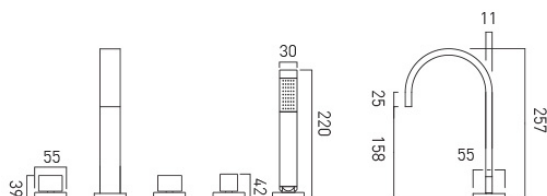

TECHNICAL DRAWING

COLLECTION: GEO

PRODUCT CODE: GEO-135-3/4-C/P