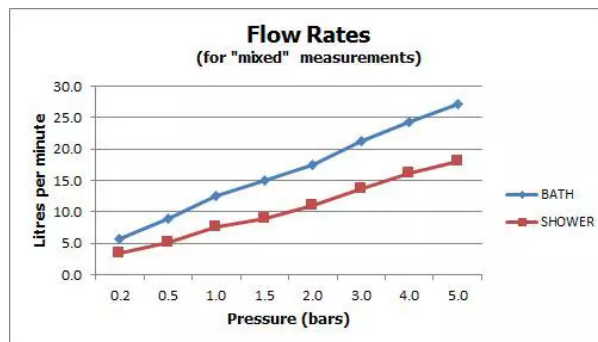

SPECIFICATION SHEET

COLLECTION: GEO

PRODUCT CODE: GEO-135-3/4-C/P

The flow rate displayed is calculated using ideal system conditions. This result should only be taken as an indication as the flow rate may vary depending on the specific in-situ configuration.

TAP TYPE

Bath Shower Mixer

WITH THERMOSTATIC TECHNOLOGY

No

WITH SWIVEL SPOUT

Spout Can Swivel or Be Fixed

FOR USE WITH BATH FILLER WASTE AND OVERFLOW

No