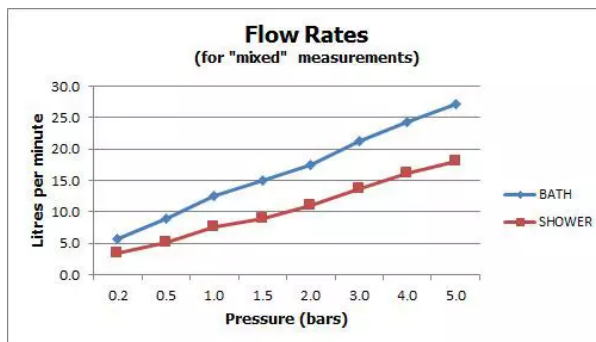

SPECIFICATION SHEET

COLLECTION: GEO

PRODUCT CODE: GEO-135-3/4-C/P

TAP TYPE

Bath Shower Mixer

WITH SWIVEL SPOUT

Spout Can Swivel or Be Fixed

WITH SHOWER KIT