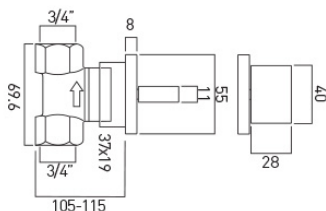

TECHNICAL DRAWING

COLLECTION: GEO

PRODUCT CODE: GEO-143-3/4-C/P

tel: 01934 744466
email: sales@vado.com
www.vado.com

WHERE INSPIRATION FLOWS
TAPS | SHOWERS | ACCESSORIES