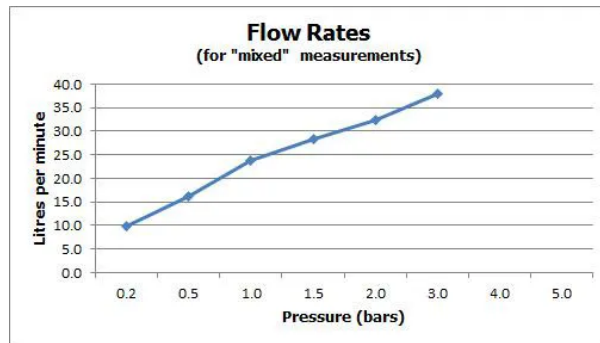

SPECIFICATION SHEET

COLLECTION: GEO

PRODUCT CODE: GEO-143-3/4-C/P

TAP TYPE

Stop Valve

PLUMBING SYSTEM SUITABILITY

Gravity System, Pumped System, Combination Boiler, Pressurised System

MOUNTING

Deck Mounted, Wall Mounted

SPARE PARTS

ceramic cartridge GEO-143-VALVE/CD-3/4

HANDLES

1 Handle

CONNECTIONS / FITTINGS

1 x 3/4" female inlet 1 x 3/4" female outlet

INSTALLATION TOLERANCES

min-max wall mount 105-115mm

VALVE TYPE

Concealed

COLLECTION NAME

Geo

tel: 01934 744466
email: sales@vado.com
www.vado.com

WHERE INSPIRATION FLOWS
TAPS | SHOWERS | ACCESSORIES