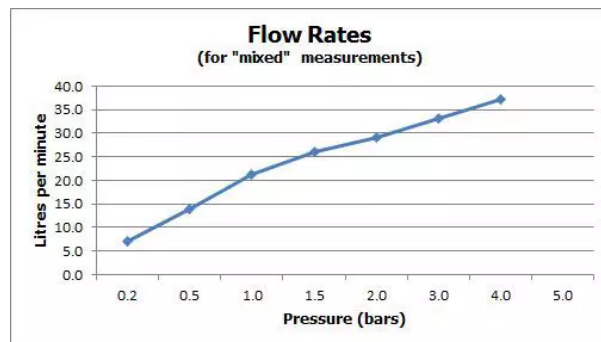

SPECIFICATION SHEET

COLLECTION: GEO

PRODUCT CODE: GEO-FLOORSPOUT-C/P

The flow rate displayed is calculated using ideal system conditions. This result should only be taken as an indication as the flow rate may vary depending on the specific in-situ configuration.