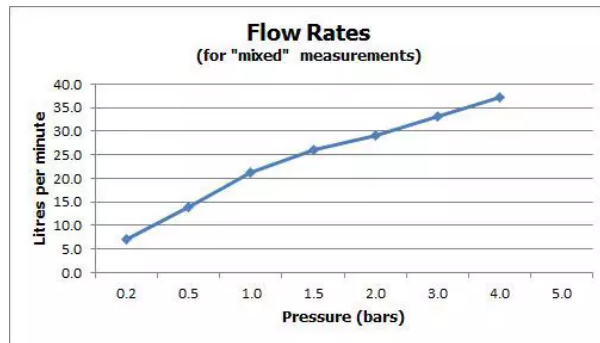

SPECIFICATION SHEET

COLLECTION: GEO

PRODUCT CODE: GEO-FLOORSPOUT-C/P

TAP TYPE

Bath Spout

PLUMBING SYSTEM SUITABILITY

Pumped System, Combination Boiler, Pressurised System

MOUNTING