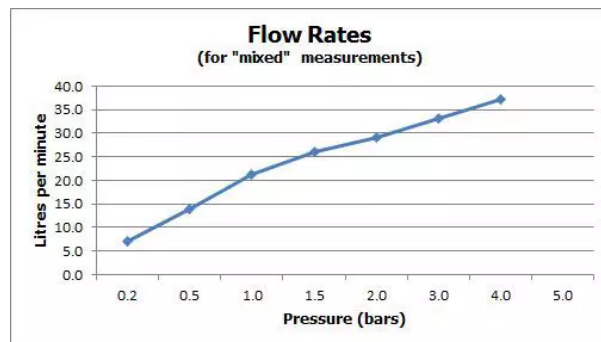

SPECIFICATION SHEET

COLLECTION: GEO

PRODUCT CODE: GEO-FLOORSPOUT-C/P

The flow rate displayed is calculated using ideal system conditions. This result should only be taken as an indication as the flow rate may vary depending on the specific in-situ configuration.

TAP TYPE

Bath Spout

MINIMUM OPERATING PRESSURE

1.0 Bar MP

PLUMBING SYSTEM SUITABILITY

Pumped System, Combination Boiler, Pressurised System

GUARANTEE

15 Year Guarantee