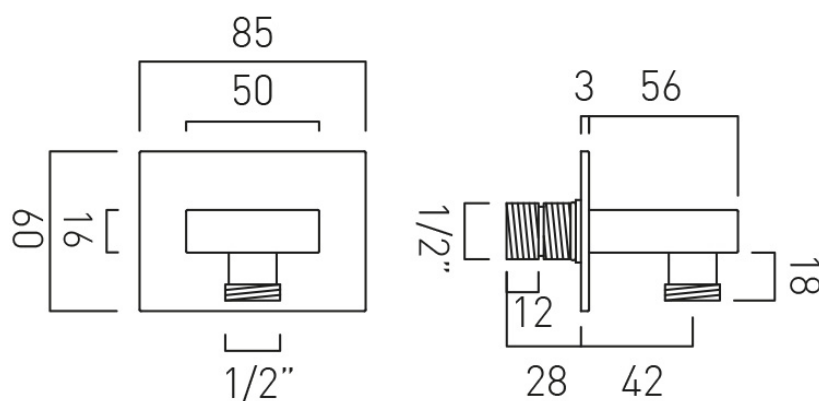

TECHNICAL DRAWING

COLLECTION: INSTINCT
PRODUCT CODE: INS-OUTLET-C/P

tel: 01934 744466
email: sales@vado.com
www.vado.com

WHERE INSPIRATION FLOWS
TAPS | SHOWERS | ACCESSORIES