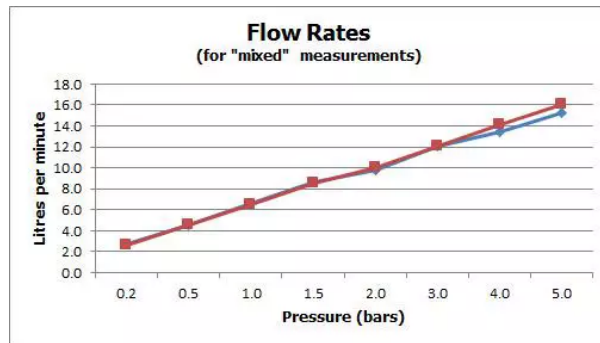

SPECIFICATION SHEET

COLLECTION: INSTINCT
PRODUCT CODE: INS-SFMKWO-C/P

SHOWER TYPE

Mini Shower Kit

PLUMBING SYSTEM SUITABILITY

Pumped System, Combination Boiler, Pressurised System

MOUNTING

Wall Mounted

CONNECTIONS / FITTINGS

1/2" inlet

HOSE

with 150cm hose

FUNCTIONS

1

RUB-CLEAN NOZZLES

No

WITH OUTLET / BRACKET

with Integrated Outlet and Bracket

COLLECTION NAME

Instinct

tel: 01934 744466
email: sales@vado.com
www.vado.com

WHERE INSPIRATION FLOWS
TAPS | SHOWERS | ACCESSORIES