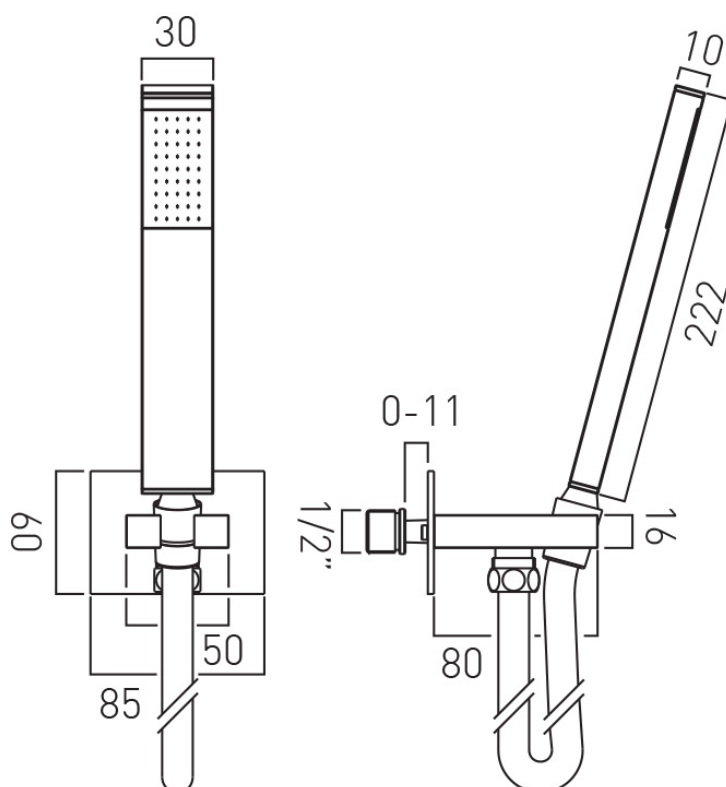

# TECHNICAL DRAWING

COLLECTION: INSTINCT  
PRODUCT CODE: INS-SFMKWO-C/P

tel: 01934 744466  
email: sales@vado.com  
www.vado.com

WHERE INSPIRATION FLOWS  
TAPS | SHOWERS | ACCESSORIES