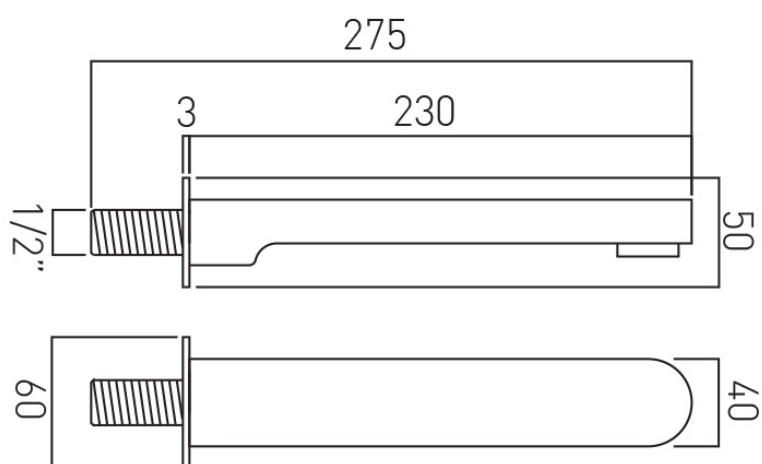

Wall Mounted

STYLE

Oval

WALL HOLE DRILL DIAMETER

22mm

CONNECTIONS / FITTINGS

1/2" x 45mm male threaded connection

NOTES

Easy cut thread at 20mm and 40mm

COLLECTION NAME

Life

FINISH

Chrome

tel: 01934 744466
email: sales@vado.com
www.vado.com

WHERE INSPIRATION FLOWS
TAPS | SHOWERS | ACCESSORIES

SPECIFICATION SHEET

COLLECTION: LIFE
PRODUCT CODE: LIF-140-C/P

MINIMUM OPERATING PRESSURE

0.2 Bar LP

GUARANTEE

15 Year Guarantee

tel: 01934 744466
email: sales@vado.com
www.vado.com

WHERE INSPIRATION FLOWS
TAPS | SHOWERS | ACCESSORIES

TECHNICAL DRAWING

COLLECTION: LIFE

PRODUCT CODE: LIF-140-C/P

tel: 01934 744466
email: sales@vado.com
www.vado.com

WHERE INSPIRATION FLOWS
TAPS | SHOWERS | ACCESSORIES