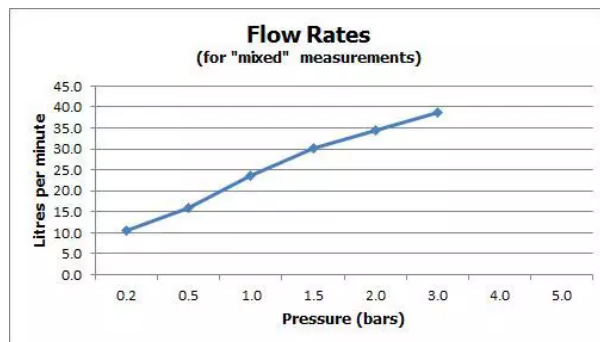

SPECIFICATION SHEET

COLLECTION: LIFE

PRODUCT CODE: LIF-140-C/P

TAP TYPE

Bath Spout

PLUMBING SYSTEM SUITABILITY

Gravity System, Pumped System, Combination Boiler, Pressurised System

MOUNTING