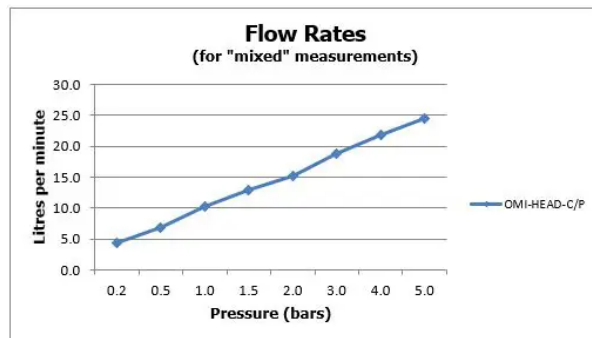

SPECIFICATION SHEET

COLLECTION: OMIKA
PRODUCT CODE: OMI-HEAD-C/P

SHOWER TYPE

Shower Head

PLUMBING SYSTEM SUITABILITY

Pumped System, Combination Boiler, Pressurised System

WITH AIR-INJECTION TECHNOLOGY

No

FUNCTIONS

1

RUB-CLEAN NOZZLES

Yes

SELF-CLEANING

No

SHOWER HEAD SIZE

200 x 300mm (8" x 12")