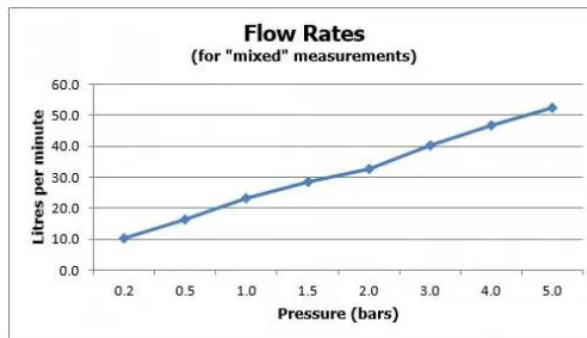

SPECIFICATION SHEET

COLLECTION: OMIKA

PRODUCT CODE: OMI-WMHEAD-C/P

PLUMBING SYSTEM SUITABILITY

Pumped System, Combination Boiler, Pressurised System

MOUNTING

Wall Mounted

INSTALLATION TOLERANCES

min-max wall mount 50-65mm optimum installation depth 57mm

WITH AIR-INJECTION TECHNOLOGY

No

FUNCTIONS

2

RUB-CLEAN NOZZLES

Yes

SELF-CLEANING

No

COLLECTION NAME

Omika

FINISH

Chrome

tel: 01934 744466
email: sales@vado.com
www.vado.com

WHERE INSPIRATION FLOWS
TAPS | SHOWERS | ACCESSORIES