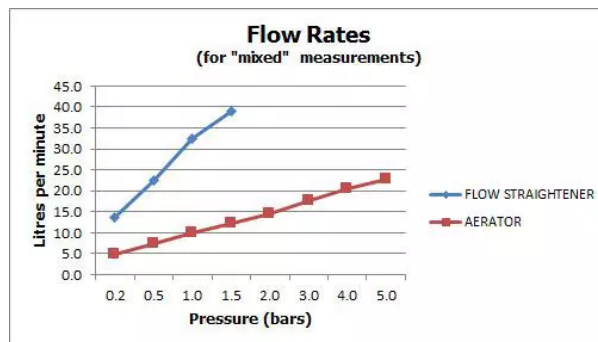

SPECIFICATION SHEET

COLLECTION: ORIGINS
PRODUCT CODE: ORI-140-C/P

The flow rate displayed is calculated using ideal system conditions. This result should only be taken as an indication as the flow rate may vary depending on the specific in-situ configuration.

TAP TYPE

Bath Spout

PLUMBING SYSTEM SUITABILITY

Gravity System, Pumped System, Combination Boiler, Pressurised System

MOUNTING

Wall Mounted

CONNECTIONS / FITTINGS

1/2" x 12mm threaded connections

MINIMUM OPERATING PRESSURE

0.2 Bar LP

MAXIMUM OPERATING PRESSURE

5.0 Bar HP

NOTES

sleeve slides entire length of spout

FINISH

Chrome

COLLECTION NAME

Origins

tel: 01934 744466
email: sales@vado.com
www.vado.com

WHERE INSPIRATION FLOWS
TAPS | SHOWERS | FURNITURE