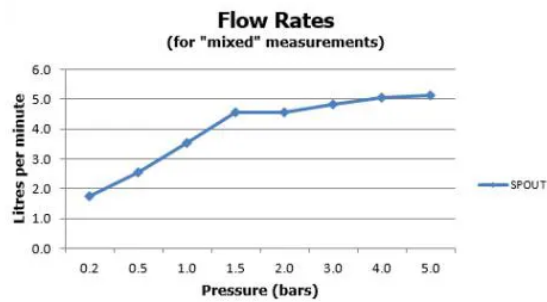

SPECIFICATION SHEET

COLLECTION: ORIGINS
PRODUCT CODE: ORI-200/CC-C/P

TAP TYPE

Basin Mixer

COLLECTION NAME

Origins

FINISH

Chrome

RECOMMENDED FLOW REGULATOR

5 l/m flow regulator fitted as standard

MINIMUM OPERATING PRESSURE

1.0 Bar MP

MAXIMUM OPERATING PRESSURE

5.0 Bar HP

GUARANTEE

15 Year Guarantee

HANDLES

Single Lever

WITH ECOTURN COLD START TECHNOLOGY

No

tel: 01934 744466
email: sales@vado.com
www.vado.com

WHERE INSPIRATION FLOWS
TAPS | SHOWERS | ACCESSORIES