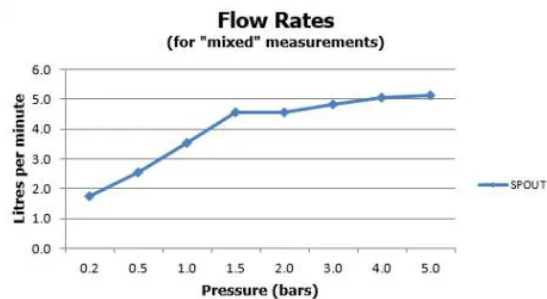

SPECIFICATION SHEET

COLLECTION: ORIGINS
PRODUCT CODE: ORI-200/CC-C/P

The flow rate displayed is calculated using ideal system conditions. This result should only be taken as an indication as the flow rate may vary depending on the specific in-situ configuration.