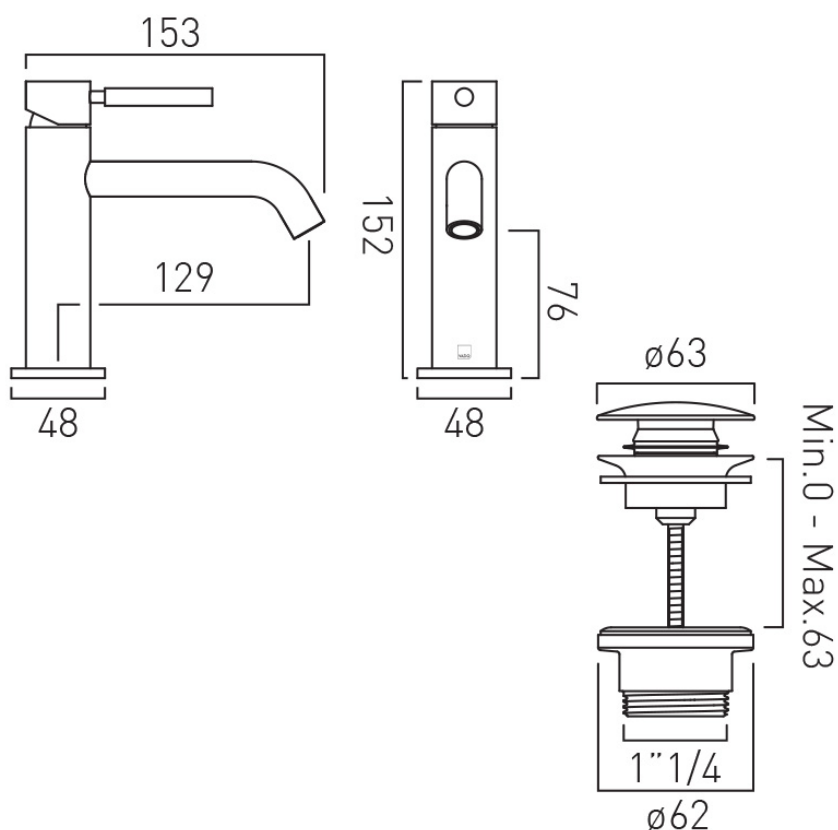

WITH WATER FLOW STRAIGHTENER

No

WITH WATER FLOW AERATOR

Yes

CONNECTIONS / FITTINGS

2 x 1/2" 400mm flexipipe connections

SPARE PARTS

ceramic cartridge C-010-N25

DECK HOLE DRILL DIAMETER

35mm

WASTE

with Universal Basin Waste

MOUNTING

Deck Mounted

PLUMBING SYSTEM SUITABILITY

Pumped System, Combination Boiler, Pressurised System

TECHNICAL DRAWING

COLLECTION: ORIGINS
PRODUCT CODE: ORI-200/CC-C/P

tel: 01934 744466
email: sales@vado.com
www.vado.com

WHERE INSPIRATION FLOWS
TAPS | SHOWERS | ACCESSORIES