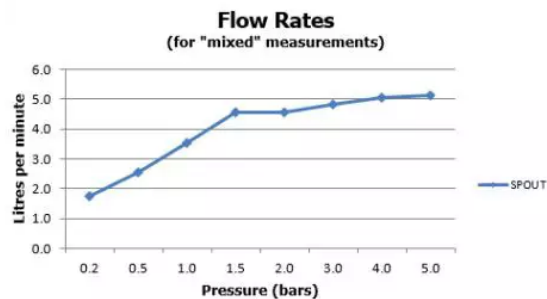

SPECIFICATION SHEET

COLLECTION: ORIGINS
PRODUCT CODE: ORI-200/SB-C/P

The flow rate displayed is calculated using ideal system conditions. This result should only be taken as an indication as the flow rate may vary depending on the specific in-situ configuration.

TAP TYPE

Basin Mixer

COLLECTION NAME

Origins

FINISH

Chrome

RECOMMENDED FLOW REGULATOR

5 l/m flow regulator fitted as standard