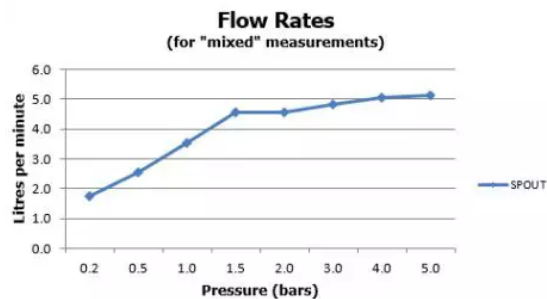

SPECIFICATION SHEET

COLLECTION: ORIGINS
PRODUCT CODE: ORI-200/SB-C/P

TAP TYPE

Basin Mixer

COLLECTION NAME

Origins

FINISH

Chrome

RECOMMENDED FLOW REGULATOR

5 l/m flow regulator fitted as standard

MINIMUM OPERATING PRESSURE

1.0 Bar MP

MAXIMUM OPERATING PRESSURE

5.0 Bar HP

GUARANTEE

15 Year Guarantee

HANDLES

Single Lever

WITH ECOTURN COLD START TECHNOLOGY

No

tel: 01934 744466
email: sales@vado.com
www.vado.com

WHERE INSPIRATION FLOWS
TAPS | SHOWERS | ACCESSORIES