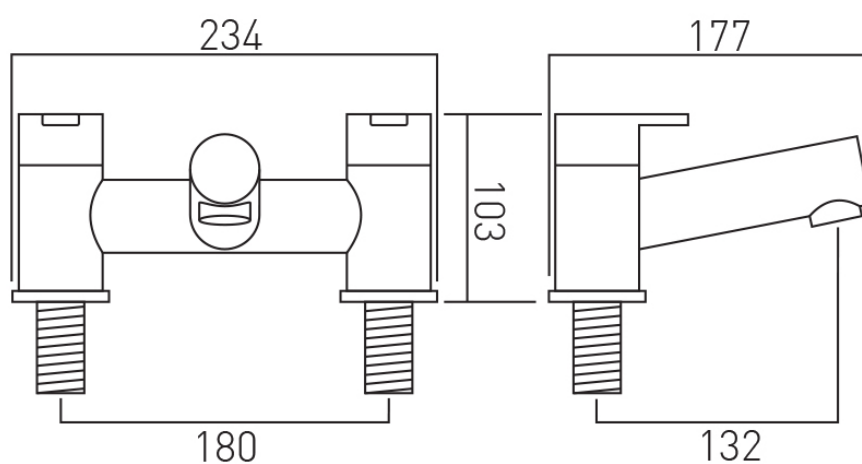

SPECIFICATION SHEET

COLLECTION: SENSE
PRODUCT CODE: SEN-137-C/P

TAP TYPE

Bath Filler

WITH WATER FLOW STRAIGHTENER

Yes

CONNECTIONS / FITTINGS

2 x 3/4" 50mm male threaded connections

SPECIFICATION SHEET

COLLECTION: SENSE
PRODUCT CODE: SEN-137-C/P

FINISH

Chrome

MAXIMUM OPERATING PRESSURE

5.0 Bar HP

MINIMUM OPERATING PRESSURE

0.2 Bar LP

GUARANTEE

15 Year Guarantee

tel: 01934 744466
email: sales@vado.com
www.vado.com

WHERE INSPIRATION FLOWS
TAPS | SHOWERS | ACCESSORIES

TECHNICAL DRAWING

COLLECTION: SENSE
PRODUCT CODE: SEN-137-C/P

tel: 01934 744466
email: sales@vado.com
www.vado.com