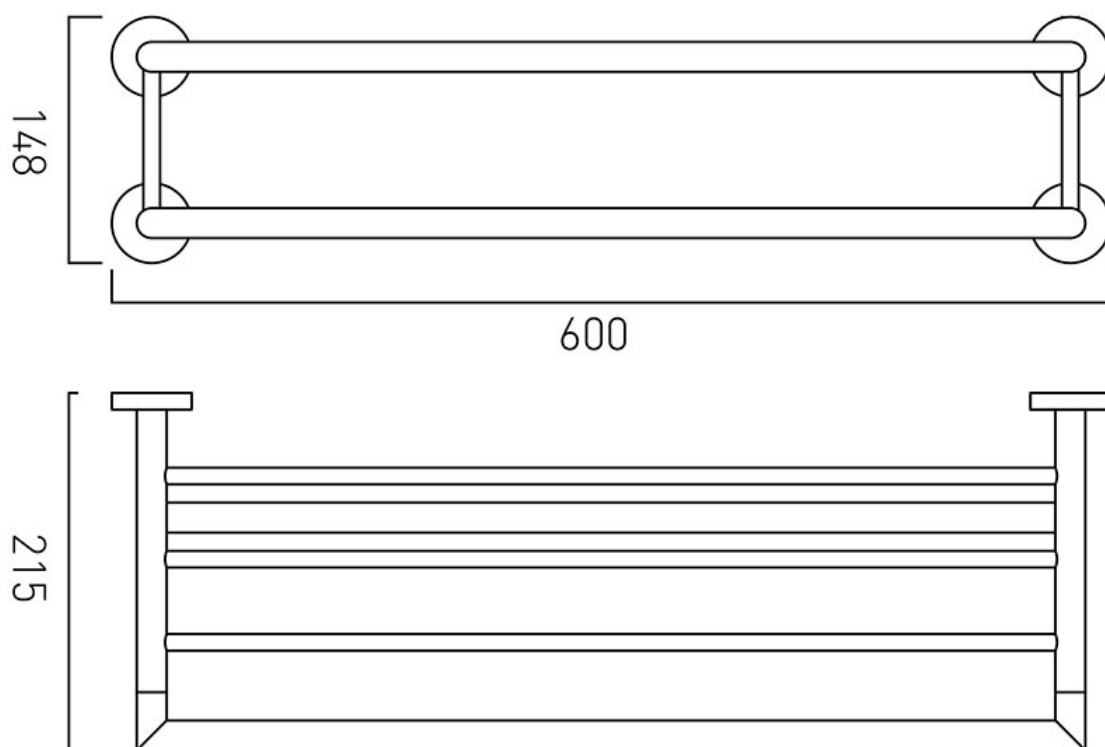

SPECIFICATION SHEET

COLLECTION: SPA

PRODUCT CODE: SPA-185B-C/P

DESCRIPTION:

towel shelf with towel rail
wall mounted
600mm (24")

FINISH:

Chrome

tel: 01934 744466
email: sales@vado.com
www.vado.com

where inspiration flows
taps | showering | accessories

TECHNICAL DRAWING

COLLECTION: SPA

PRODUCT CODE: SPA-185B-C/P

tel: 01934 744466
email: sales@vado.com
www.vado.com

where inspiration flows
taps | showering | accessories