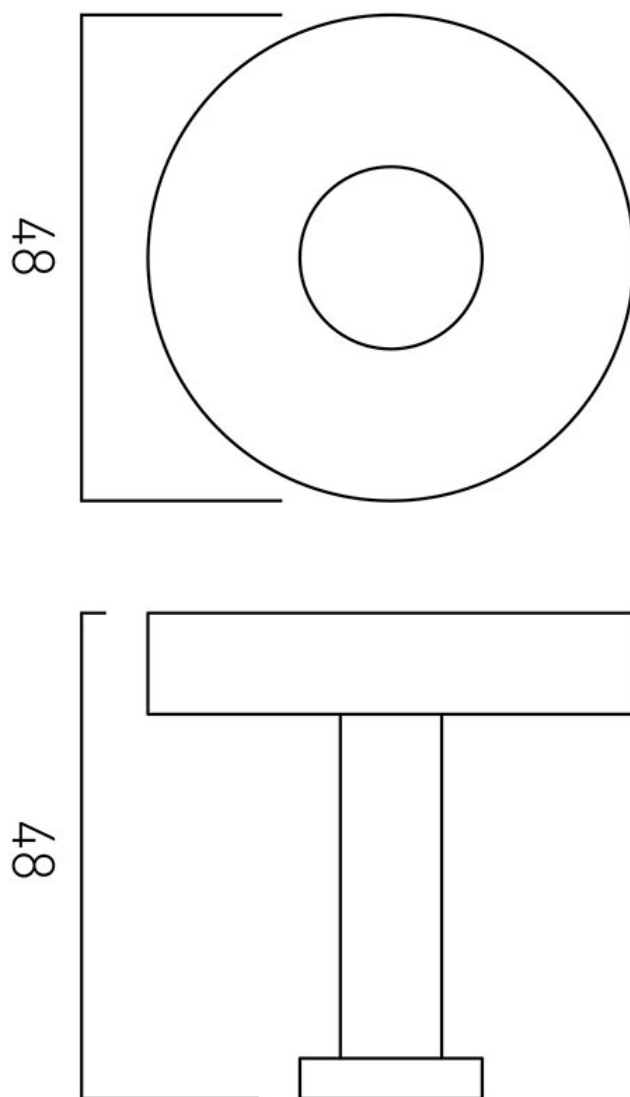

SPECIFICATION SHEET

COLLECTION: SPA

PRODUCT CODE: SPA-186-C/P

DESCRIPTION:

robe hook
wall mounted

FINISH:

Chrome

tel: 01934 744466
email: sales@vado.com
www.vado.com

where inspiration flows
taps | showering | accessories

TECHNICAL DRAWING

COLLECTION: SPA

PRODUCT CODE: SPA-186-C/P

tel: 01934 744466
email: sales@vado.com
www.vado.com

where inspiration flows
taps | showering | accessories