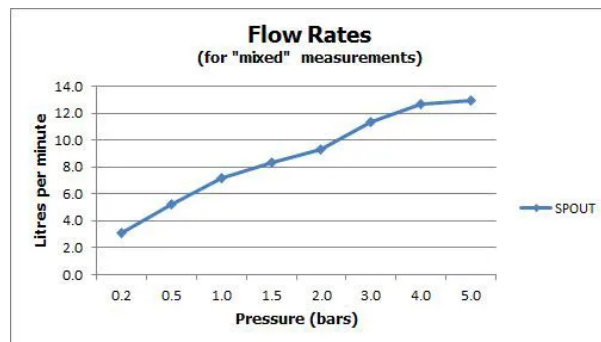

SPECIFICATION SHEET

COLLECTION: SYNERGIE
PRODUCT CODE: SYN-100E/SB-C/P

The flow rate displayed is calculated using ideal system conditions. This result should only be taken as an indication as the flow rate may vary depending on the specific in-situ configuration.