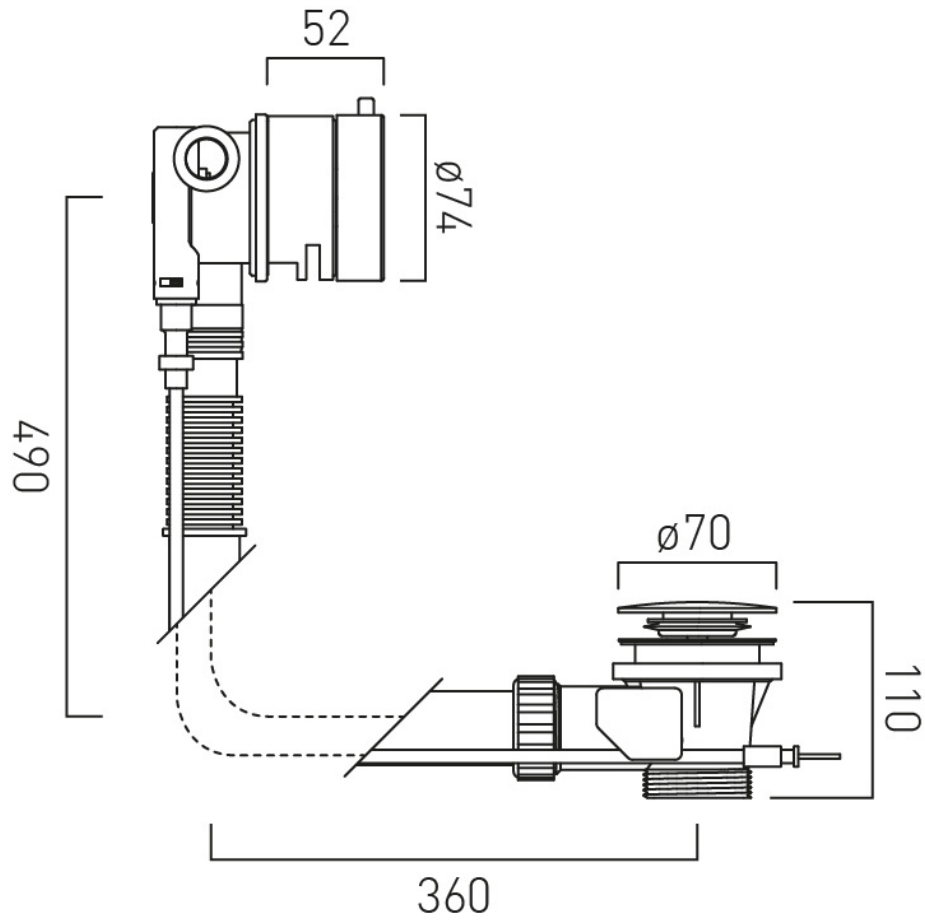

TECHNICAL DRAWING

COLLECTION:

PRODUCT CODE: WG-81552A-CP

tel: 01934 744466
email: sales@vado.com
www.vado.com

where inspiration flows
taps | showering | accessories