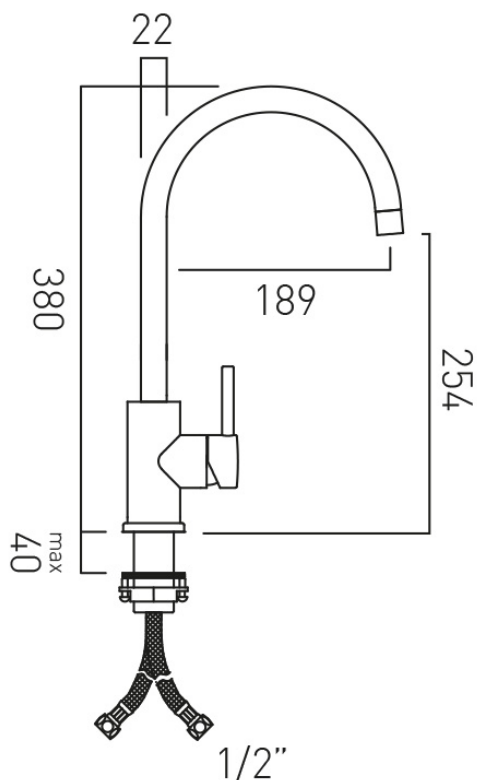

DECK HOLE DRILL DIAMETER

36mm

SPARE PARTS

ceramic cartridge C-008-A35

HANDLES

Single Lever

WITH WATER FLOW AERATOR

No

WITH SWIVEL SPOUT

1

WITH WATER FLOW STRAIGHTENER

No

tel: 01934 744466
email: sales@vado.com
www.vado.com

WHERE INSPIRATION FLOWS
TAPS | SHOWERS | ACCESSORIES

SPECIFICATION SHEET

COLLECTION: BAHR
PRODUCT CODE: CUC-1008-S/S

MOUNTING
Deck Mounted

tel: 01934 744466
email: sales@vado.com
www.vado.com

WHERE INSPIRATION FLOWS
TAPS | SHOWERS | ACCESSORIES

TECHNICAL DRAWING

COLLECTION: BAHR
PRODUCT CODE: CUC-1008-S/S

tel: 01934 744466
email: sales@vado.com
www.vado.com