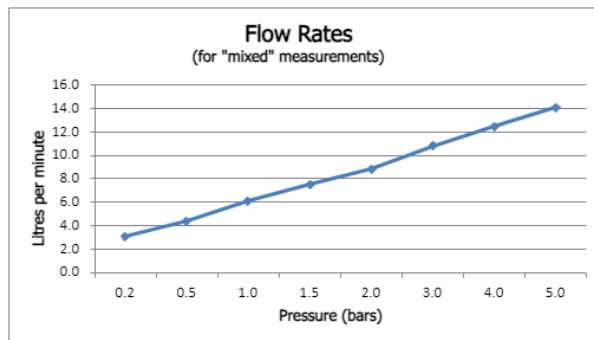

SPECIFICATION SHEET

COLLECTION: BAHR
PRODUCT CODE: CUC-1008-S/S

TAP TYPE

Kitchen Tap

PLUMBING SYSTEM SUITABILITY

Pumped System, Combination Boiler, Pressurised System

COLLECTION NAME

Bahr