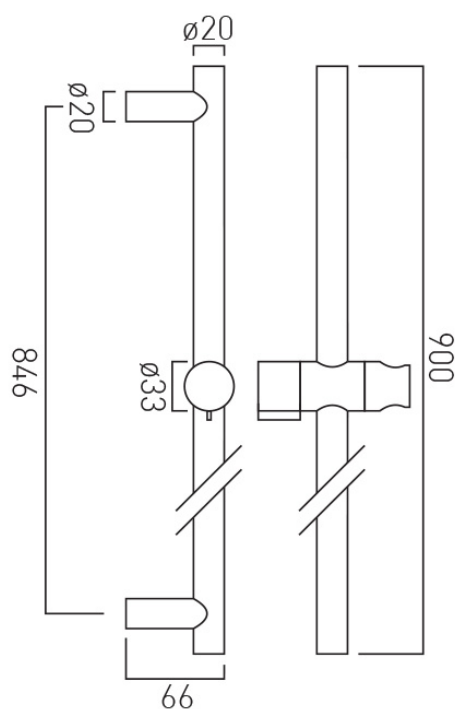

SPECIFICATION SHEET

COLLECTION: ELEMENTS
PRODUCT CODE: ELE-SR/900-C/P

SHOWER TYPE

Slide Rails

FINISH

Chrome

COLLECTION NAME

Elements

SLIDE RAIL LENGTH

805mm slide rail 900mm overall rail length

HOLES

2 Hole

tel: 01934 744466
email: sales@vado.com
www.vado.com

WHERE INSPIRATION FLOWS
TAPS | SHOWERS | ACCESSORIES

SPECIFICATION SHEET

COLLECTION: ELEMENTS
PRODUCT CODE: ELE-SR/900-C/P

GUARANTEE
15 Year Guarantee

tel: 01934 744466
email: sales@vado.com
www.vado.com

WHERE INSPIRATION FLOWS
TAPS | SHOWERS | ACCESSORIES

TECHNICAL DRAWING

COLLECTION: ELEMENTS
PRODUCT CODE: ELE-SR/900-C/P

tel: 01934 744466
email: sales@vado.com
www.vado.com