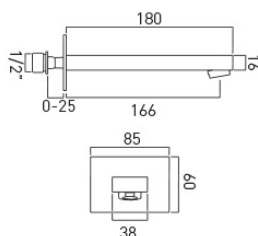

TECHNICAL DRAWING

COLLECTION: NOTION
PRODUCT CODE: NOT-140A-CP