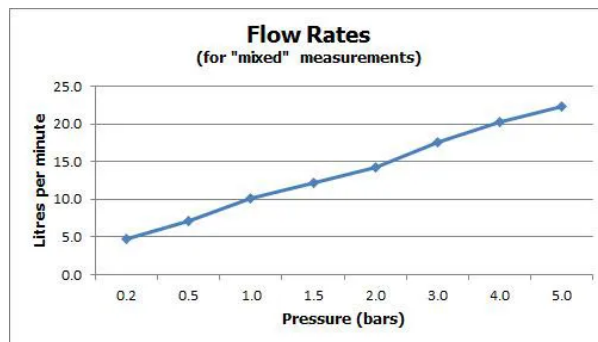

SPECIFICATION SHEET

COLLECTION: NOTION
PRODUCT CODE: NOT-140A-CP

The flow rate displayed is calculated using ideal system conditions. This result should only be taken as an indication as the flow rate may vary depending on the specific in-situ configuration.