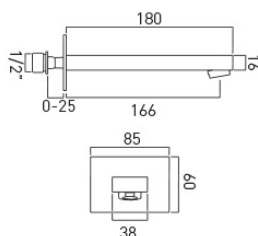

CONNECTIONS / FITTINGS

1/2" inlet

INSTALLATION TOLERANCES

min-max wall mount 0-25mm

COLLECTION NAME

Notion

FINISH

Chrome

tel: 01934 744466
email: sales@vado.com
www.vado.com

WHERE INSPIRATION FLOWS
TAPS | SHOWERS | ACCESSORIES

TECHNICAL DRAWING

COLLECTION: NOTION
PRODUCT CODE: NOT-140A-CP

tel: 01934 744466
email: sales@vado.com
www.vado.com