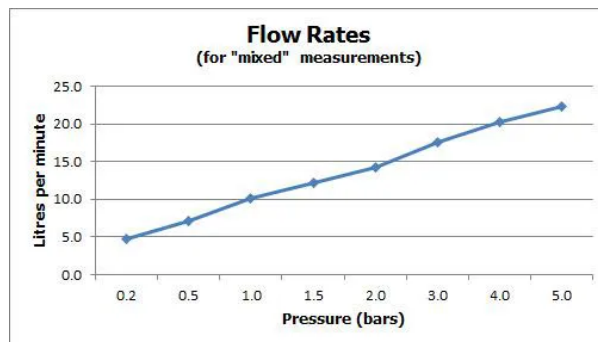

# SPECIFICATION SHEET

COLLECTION: NOTION  
PRODUCT CODE: NOT-140A-CP

The flow rate displayed is calculated using ideal system conditions. This result should only be taken as an indication as the flow rate may vary depending on the specific in-situ configuration.