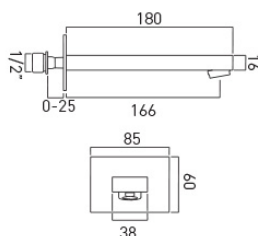

# TECHNICAL DRAWING

COLLECTION: NOTION  
PRODUCT CODE: NOT-140A-CP

tel: 01934 744466  
email: [sales@vado.com](mailto:sales@vado.com)  
[www.vado.com](http://www.vado.com)

WHERE INSPIRATION FLOWS  
TAPS | SHOWERS | ACCESSORIES