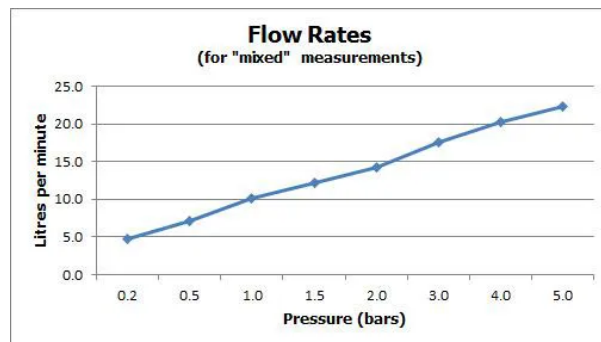

SPECIFICATION SHEET

COLLECTION: NOTION
PRODUCT CODE: NOT-140A-CP

TAP TYPE

Bath Spout

PLUMBING SYSTEM SUITABILITY

Pumped System, Combination Boiler, Pressurised System

MOUNTING

Wall Mounted