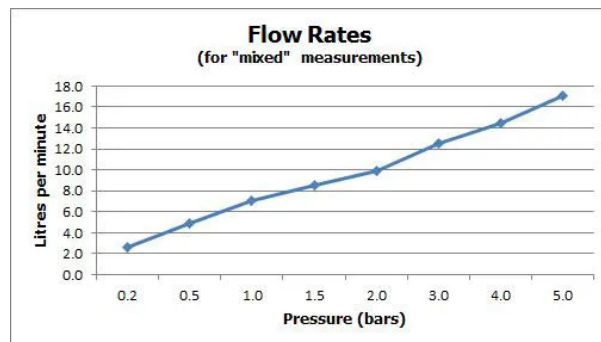

SPECIFICATION SHEET

COLLECTION: NOTION

PRODUCT CODE: NOT-DECKKIT-C/P

SHOWER TYPE

Deck Mounted Kit

PLUMBING SYSTEM SUITABILITY

Pumped System, Combination Boiler, Pressurised System

MOUNTING