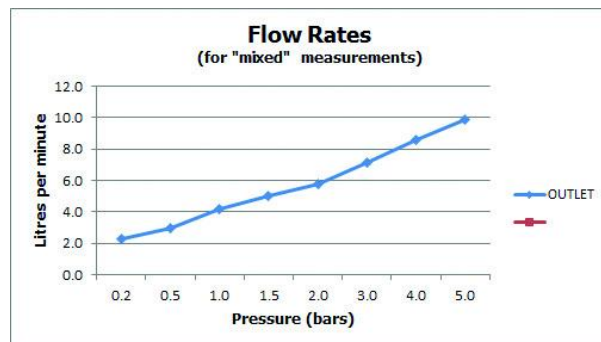

SPECIFICATION SHEET

COLLECTION: ZOO

PRODUCT CODE: ZOO-100M/CC-C/P

The flow rate displayed is calculated using ideal system conditions. This result should only be taken as an indication as the flow rate may vary depending on the specific in-situ configuration.

TAP TYPE

Basin Mixer

COLLECTION NAME

Zoo

FINISH

Chrome

RECOMMENDED FLOW REGULATOR

FR-FLEXI/5-PLA (2 are required)

MINIMUM OPERATING PRESSURE

0.5 Bar LP

MAXIMUM OPERATING PRESSURE

5.0 Bar HP

FLOW RATE AT 3.0 BAR FLOW PRESSURE

7 l/min

GUARANTEE

15 Year Guarantee

HANDLES

Single Lever

tel: 01934 744466
email: sales@vado.com
www.vado.com

WHERE INSPIRATION FLOWS
TAPS | SHOWERS | ACCESSORIES