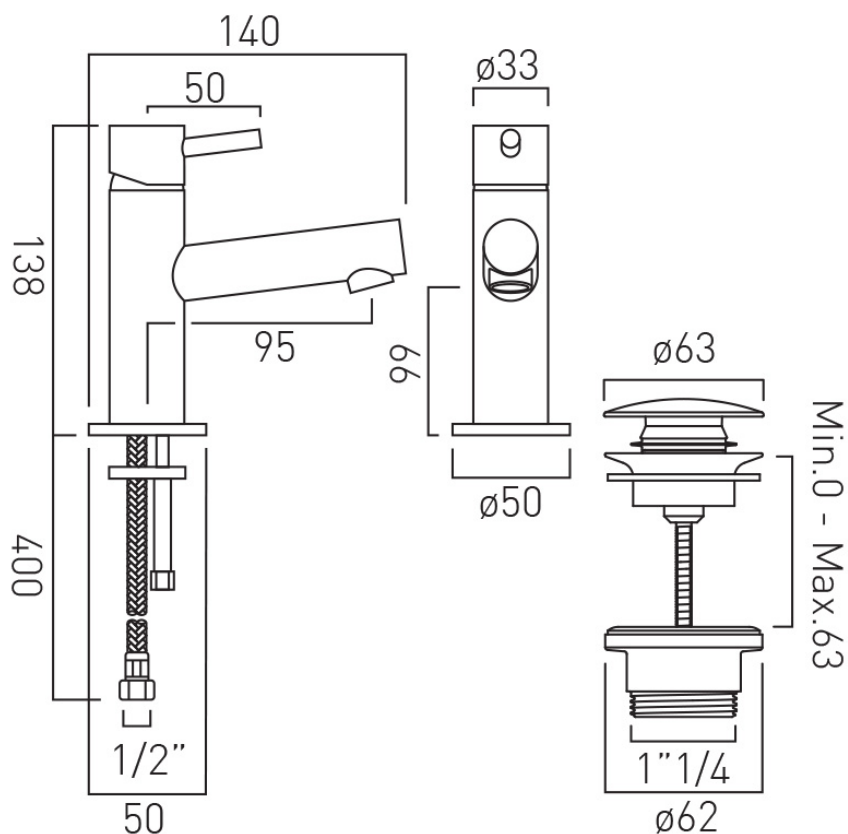

No

WITH WATER FLOW STRAIGHTENER

No

WITH WATER FLOW AERATOR

Yes

CONNECTIONS / FITTINGS

2 x 1/2" 300mm flexipipe connections

SPARE PARTS

ceramic cartridge C-005-N25

DECK HOLE DRILL DIAMETER

35mm

WASTE

with Universal Basin Waste

STYLE

Round

MOUNTING

Deck Mounted

PLUMBING SYSTEM SUITABILITY

Gravity System, Pumped System, Combination Boiler, Pressurised System

TECHNICAL DRAWING

COLLECTION: ZOO

PRODUCT CODE: ZOO-100M/CC-C/P

tel: 01934 744466
email: sales@vado.com
www.vado.com