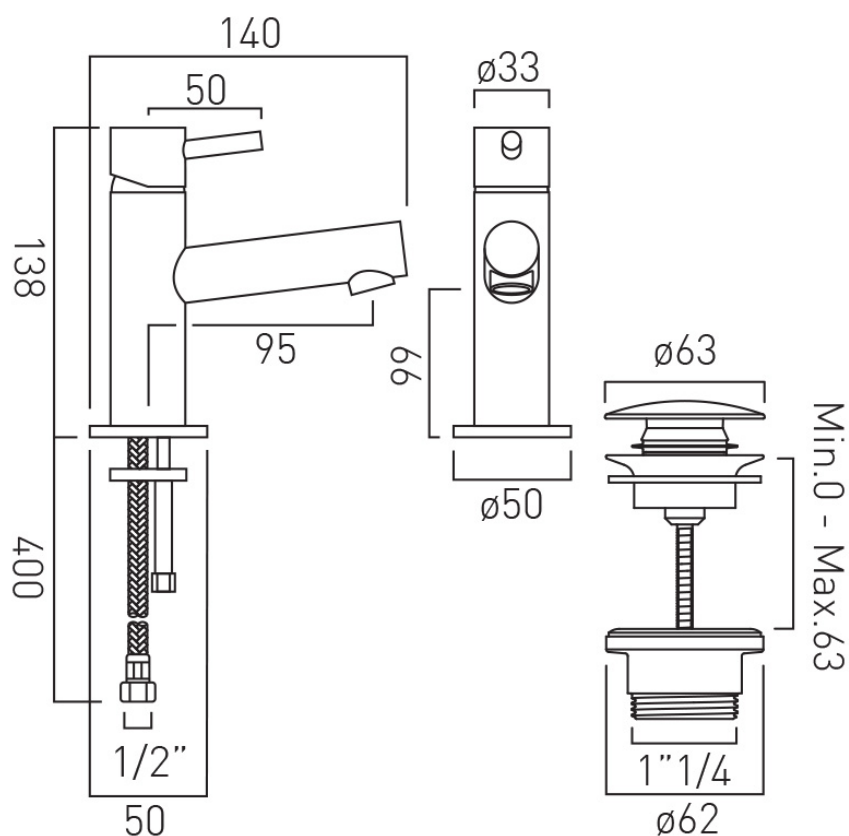

No

WITH WATER FLOW STRAIGHTENER

No

WITH WATER FLOW AERATOR

Yes

CONNECTIONS / FITTINGS

2 x 1/2" 300mm flexipipe connections

SPARE PARTS

ceramic cartridge C-005-N25

DECK HOLE DRILL DIAMETER

35mm

WASTE

with Universal Basin Waste

STYLE

Round

MOUNTING

Deck Mounted

PLUMBING SYSTEM SUITABILITY

Gravity System, Pumped System, Combination Boiler, Pressurised System

TECHNICAL DRAWING

COLLECTION: ZOO

PRODUCT CODE: ZOO-100M/CC-C/P

tel: 01934 744466
email: sales@vado.com
www.vado.com