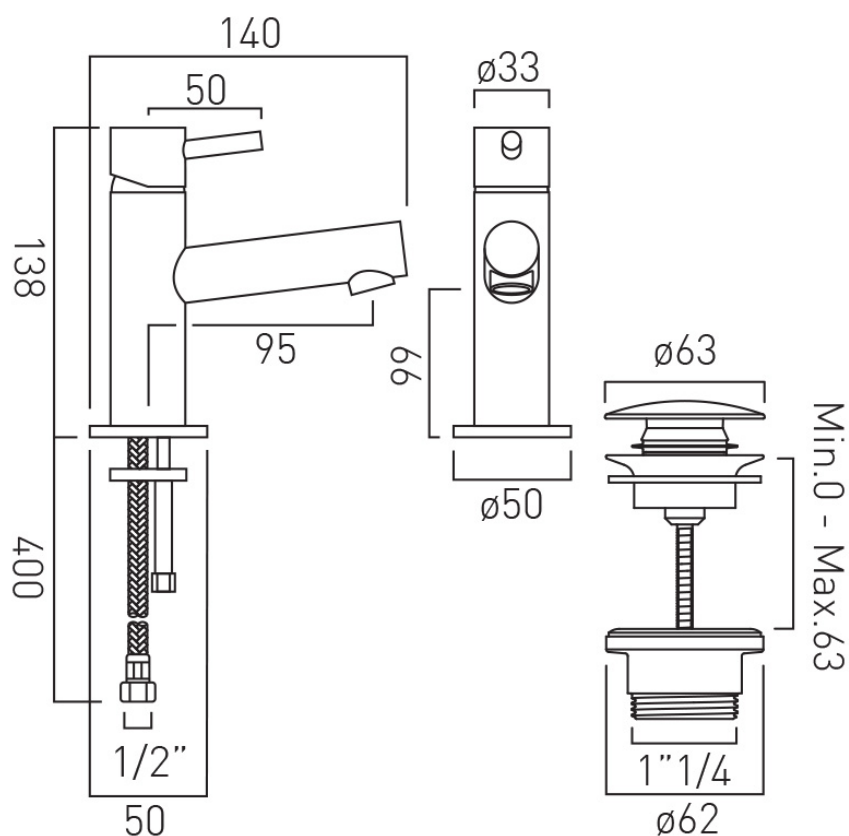

TECHNICAL DRAWING

COLLECTION: ZOO

PRODUCT CODE: ZOO-100M/CC-C/P

tel: 01934 744466
email: sales@vado.com
www.vado.com

WHERE INSPIRATION FLOWS
TAPS | SHOWERS | ACCESSORIES