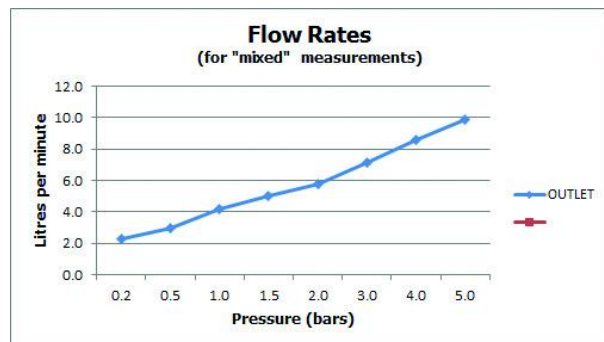

SPECIFICATION SHEET

COLLECTION: ZOO

PRODUCT CODE: ZOO-100M/SB-C/P

TAP TYPE

Basin Mixer

COLLECTION NAME

Zoo

FINISH

Chrome

RECOMMENDED FLOW REGULATOR

FR-FLEXI/5-PLA (2 are required)

MINIMUM OPERATING PRESSURE

0.5 Bar LP

MAXIMUM OPERATING PRESSURE

5.0 Bar LP

FLOW RATE AT 3.0 BAR FLOW PRESSURE

7 l/min

GUARANTEE

15 Year Guarantee

HANDLES

Single Lever

tel: 01934 744466
email: sales@vado.com
www.vado.com

WHERE INSPIRATION FLOWS
TAPS | SHOWERS | ACCESSORIES