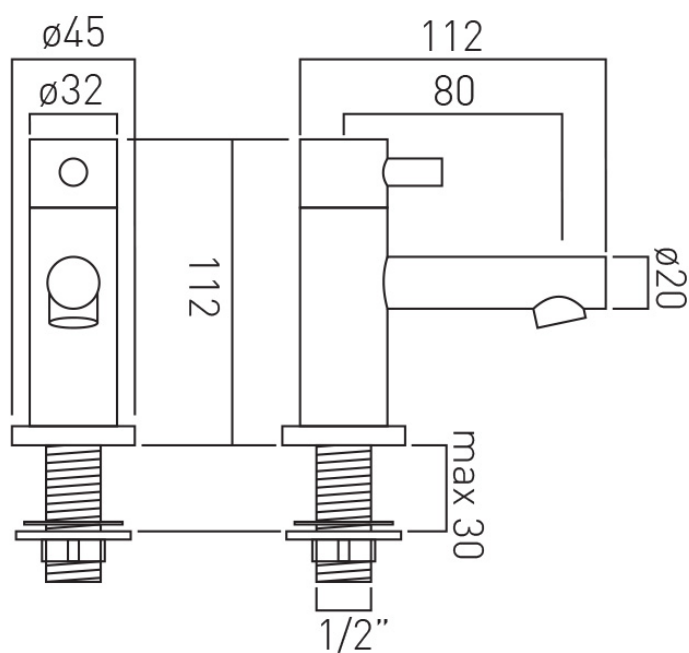

TECHNICAL DRAWING

COLLECTION: Z00

PRODUCT CODE: Z00-106-C/P

tel: 01934 744466
email: sales@vado.com
www.vado.com

WHERE INSPIRATION FLOWS
TAPS | SHOWERS | ACCESSORIES