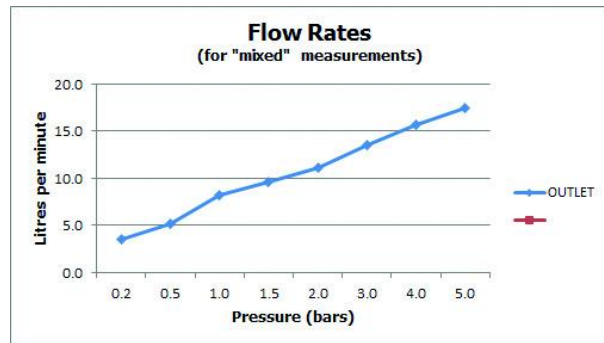

SPECIFICATION SHEET

COLLECTION: ZOO
PRODUCT CODE: Z00-106-C/P

TAP TYPE

Pillar Tap

PLUMBING SYSTEM SUITABILITY

Gravity System, Pumped System, Combination Boiler, Pressurised System

MOUNTING

Deck Mounted

HOLES

2 Hole

STYLE

Round

DECK HOLE DRILL DIAMETER

22mm

WITH WATER FLOW STRAIGHTENER

Yes

COLLECTION NAME

Zoo

FINISH

Chrome

tel: 01934 744466
email: sales@vado.com
www.vado.com

WHERE INSPIRATION FLOWS
TAPS | SHOWERS | ACCESSORIES