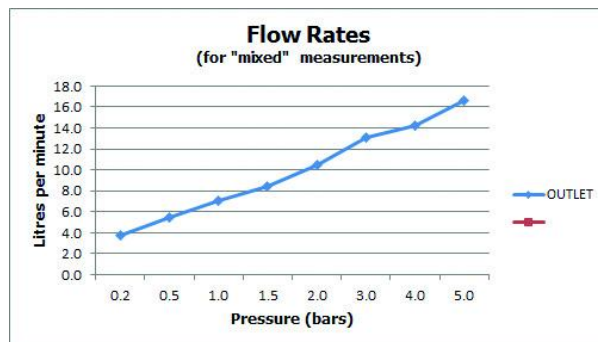

SPECIFICATION SHEET

COLLECTION: ZOO

PRODUCT CODE: Z00-109-C/P

The flow rate displayed is calculated using ideal system conditions. This result should only be taken as an indication as the flow rate may vary depending on the specific in-situ configuration.

MINIMUM OPERATING PRESSURE

0.2 Bar LP

MAXIMUM OPERATING PRESSURE

5.0 Bar HP

FLOW RATE AT 3.0 BAR FLOW PRESSURE

13 l/min

GUARANTEE

15 Year Guarantee