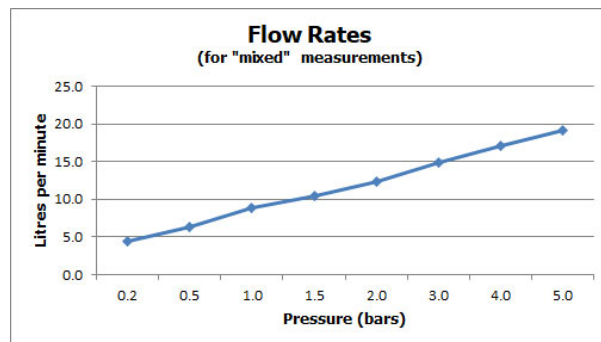

# SPECIFICATION SHEET

COLLECTION: ZOO

PRODUCT CODE: Z00-109S/A-C/P

The flow rate displayed is calculated using ideal system conditions. This result should only be taken as an indication as the flow rate may vary depending on the specific in-situ configuration.