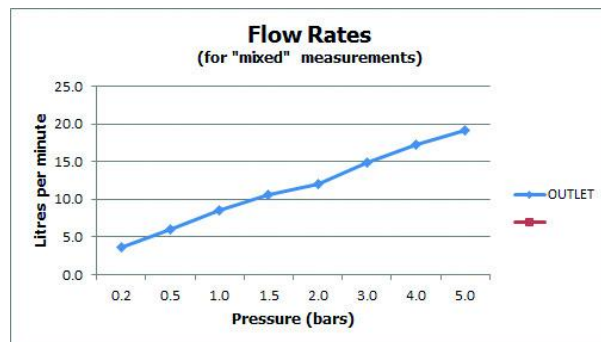

# SPECIFICATION SHEET

COLLECTION: ZOO

PRODUCT CODE: Z00-110-C/P

The flow rate displayed is calculated using ideal system conditions. This result should only be taken as an indication as the flow rate may vary depending on the specific in-situ configuration.