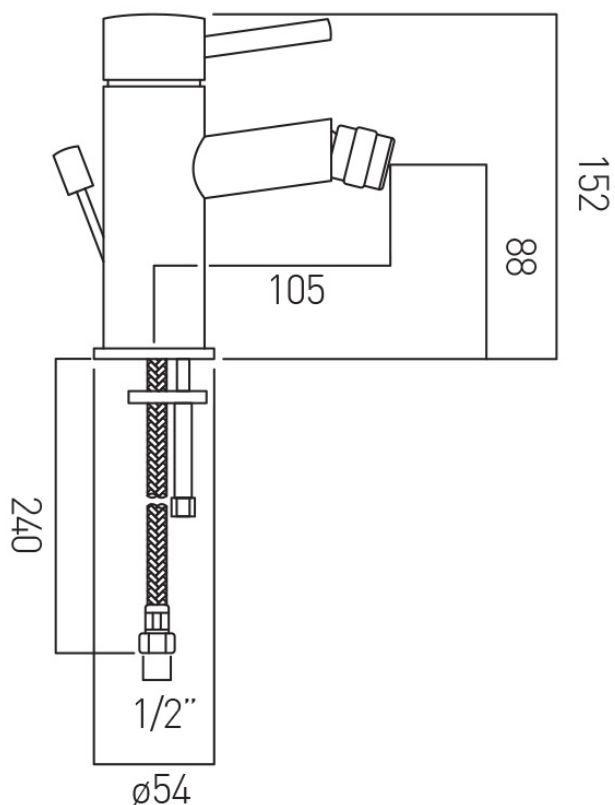

## DECK HOLE DRILL DIAMETER

35mm

# TECHNICAL DRAWING

COLLECTION: ZOO

PRODUCT CODE: Z00-110-C/P

tel: 01934 744466  
email: sales@vado.com  
www.vado.com

WHERE INSPIRATION FLOWS  
TAPS | SHOWERS | FURNITURE