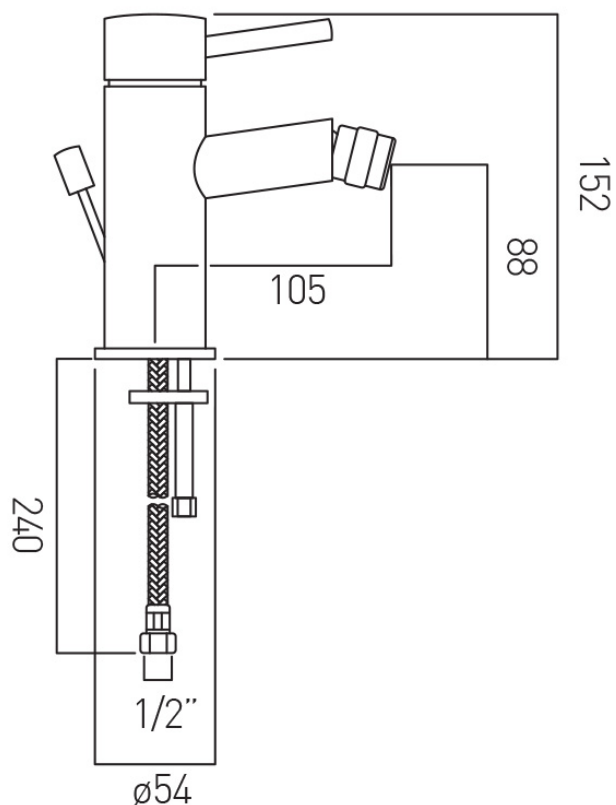

## DECK HOLE DRILL DIAMETER

35mm

# TECHNICAL DRAWING

COLLECTION: Z00

PRODUCT CODE: Z00-110-C/P

tel: 01934 744466  
email: sales@vado.com  
www.vado.com

WHERE INSPIRATION FLOWS  
TAPS | SHOWERS | ACCESSORIES