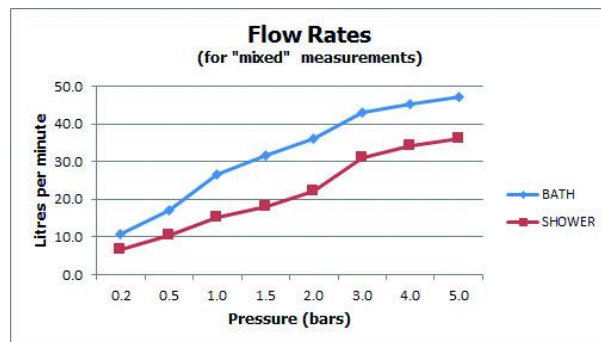

SPECIFICATION SHEET

COLLECTION: ZOO

PRODUCT CODE: ZOO-130+K-C/P

The flow rate displayed is calculated using ideal system conditions. This result should only be taken as an indication as the flow rate may vary depending on the specific in-situ configuration.