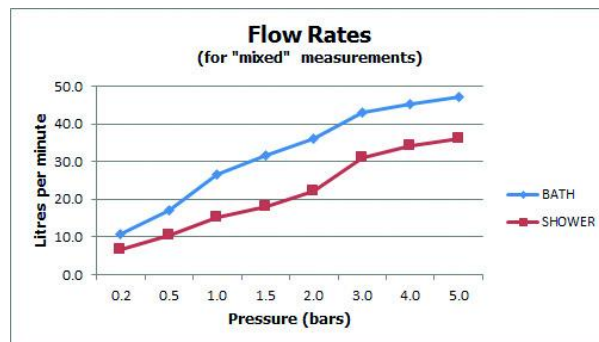

SPECIFICATION SHEET

COLLECTION: ZOO

PRODUCT CODE: Z00-130+K-C/P

The flow rate displayed is calculated using ideal system conditions. This result should only be taken as an indication as the flow rate may vary depending on the specific in-situ configuration.