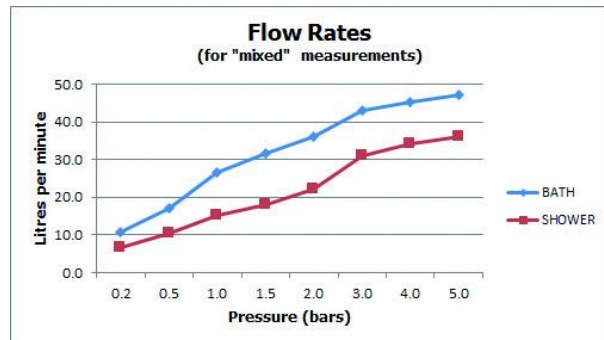

SPECIFICATION SHEET

COLLECTION: ZOO

PRODUCT CODE: Z00-130+K-C/P

TAP TYPE

Bath Shower Mixer

WITH SHOWER KIT

Yes

WITH EASY-FIT BRACKETS