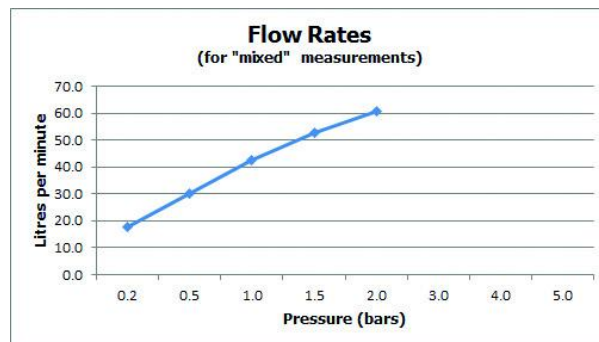

SPECIFICATION SHEET

COLLECTION: ZOO

PRODUCT CODE: Z00-137-C/P

The flow rate displayed is calculated using ideal system conditions. This result should only be taken as an indication as the flow rate may vary depending on the specific in-situ configuration.