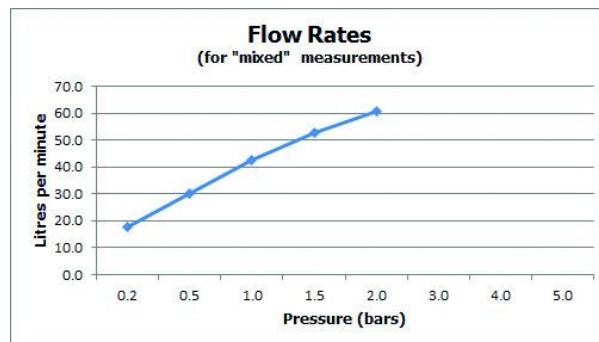

SPECIFICATION SHEET

COLLECTION: ZOO

PRODUCT CODE: Z00-137-C/P

TAP TYPE

Bath Filler

WITH WATER FLOW STRAIGHTENER

Yes

CONNECTIONS / FITTINGS