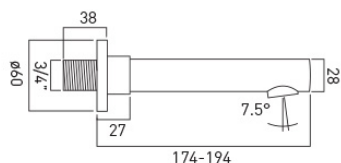

GUARANTEE

15 Year Guarantee

tel: 01934 744466
email: sales@vado.com
www.vado.com

WHERE INSPIRATION FLOWS
TAPS | SHOWERS | FURNITURE

TECHNICAL DRAWING

COLLECTION: Z00
PRODUCT CODE: Z00-140-C/P

tel: 01934 744466
email: sales@vado.com
www.vado.com