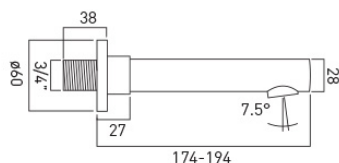

# TECHNICAL DRAWING

COLLECTION: Z00

PRODUCT CODE: Z00-140-C/P

tel: 01934 744466  
email: [sales@vado.com](mailto:sales@vado.com)  
[www.vado.com](http://www.vado.com)

WHERE INSPIRATION FLOWS  
TAPS | SHOWERS | ACCESSORIES