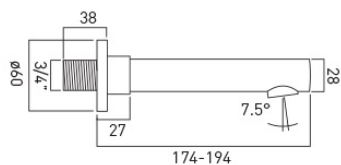

FLOW RATE AT 3.0 BAR FLOW PRESSURE

Aerator: 16, Flow st: 39 l/min

GUARANTEE

15 Year Guarantee

TECHNICAL DRAWING

COLLECTION: Z00

PRODUCT CODE: Z00-140-C/P

tel: 01934 744466
email: sales@vado.com
www.vado.com