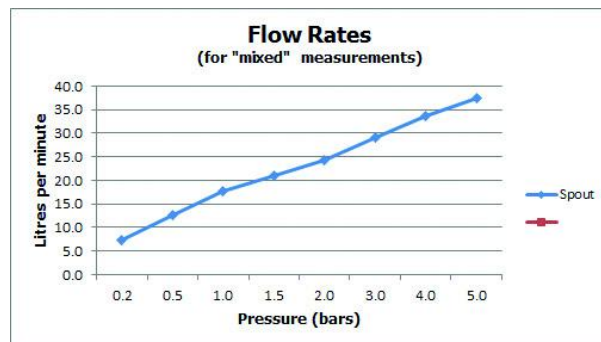

SPECIFICATION SHEET

COLLECTION: ZOO

PRODUCT CODE: Z00-143-3/4-C/P

TAP TYPE

Stop Valve

PLUMBING SYSTEM SUITABILITY

Gravity System, Pumped System, Combination Boiler, Pressurised System

MOUNTING

Deck Mounted, Wall Mounted

STYLE

Round

SPARE PARTS

ceramic cartridge C-305-RTC

CONNECTIONS / FITTINGS

1 x 3/4" female inlet 1 x 3/4" female outlet

COLLECTION NAME

Zoo

FINISH

Chrome

MINIMUM OPERATING PRESSURE

0.2 Bar LP

tel: 01934 744466
email: sales@vado.com
www.vado.com

WHERE INSPIRATION FLOWS
TAPS | SHOWERS | ACCESSORIES