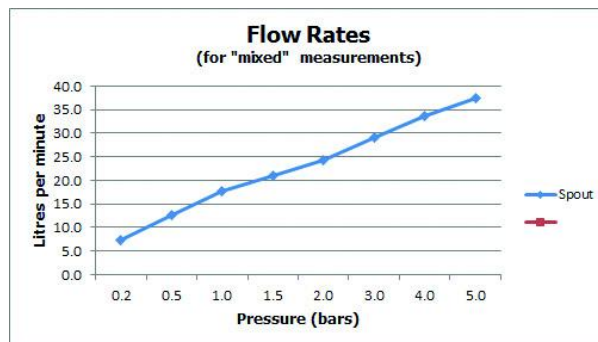

# SPECIFICATION SHEET

COLLECTION: ZOO

PRODUCT CODE: Z00-143-3/4-C/P

The flow rate displayed is calculated using ideal system conditions. This result should only be taken as an indication as the flow rate may vary depending on the specific in-situ configuration.