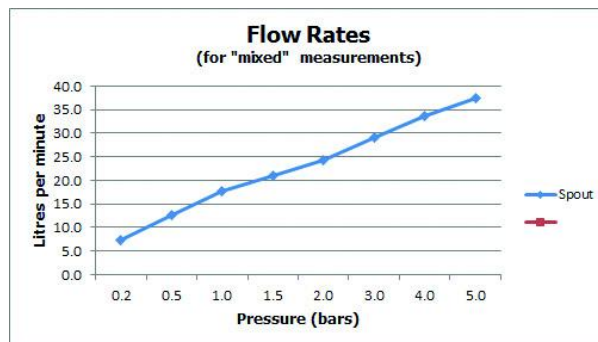

SPECIFICATION SHEET

COLLECTION: ZOO

PRODUCT CODE: Z00-143-3/4-C/P

The flow rate displayed is calculated using ideal system conditions. This result should only be taken as an indication as the flow rate may vary depending on the specific in-situ configuration.