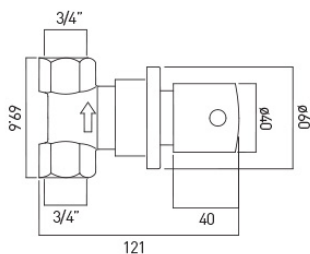

Deck Mounted, Wall Mounted

STYLE

Round

SPARE PARTS

ceramic cartridge C-305-RTC

CONNECTIONS / FITTINGS

1 x 3/4" female inlet 1 x 3/4" female outlet

COLLECTION NAME

COLLECTION: Z00

PRODUCT CODE: Z00-143-3/4-C/P

FLOW RATE AT 3.0 BAR FLOW PRESSURE

29 l/min

GUARANTEE

15 Year Guarantee

tel: 01934 744466
email: sales@vado.com
www.vado.com

WHERE INSPIRATION FLOWS
TAPS | SHOWERS | ACCESSORIES

TECHNICAL DRAWING

COLLECTION: ZOO

PRODUCT CODE: ZOO-143-3/4-C/P

tel: 01934 744466
email: sales@vado.com
www.vado.com

WHERE INSPIRATION FLOWS
TAPS | SHOWERS | ACCESSORIES