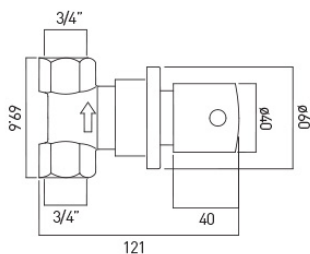

TECHNICAL DRAWING

COLLECTION: ZOO

PRODUCT CODE: ZOO-143-3/4-C/P