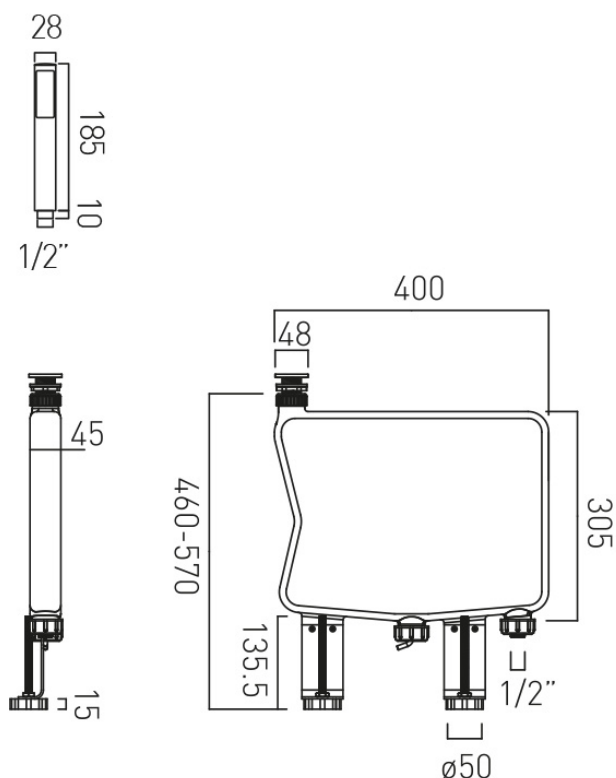

TECHNICAL DRAWING

COLLECTION: ZOO

PRODUCT CODE: ZOO-CAPSULE-C/P

tel: 01934 744466
email: sales@vado.com
www.vado.com

WHERE INSPIRATION FLOWS
TAPS | SHOWERS | ACCESSORIES