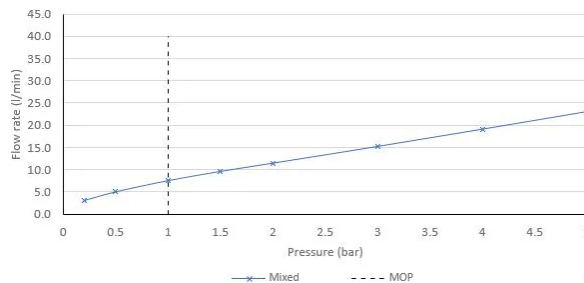

SPECIFICATION SHEET

COLLECTION: ZOO

PRODUCT CODE: ZOO-CAPSULE-C/P

The flow rate displayed is calculated using ideal system conditions. This result should only be taken as an indication as the flow rate may vary depending on the specific in-situ configuration.

SHOWER TYPE

Deck Mounted Kit

PLUMBING SYSTEM SUITABILITY

Pumped System, Combination Boiler, Pressurised System

MOUNTING

Deck Mounted

DECK HOLE DRILL DIAMETER

32mm

INSTALLATION TOLERANCES

escutcheon bath deck thickness (1 - 35mm) fits bath cavities of 50mm wide can be fitted in corner of bath*

NOTES

for backflow prevention please fit with a double check valve

*please do not install under a direct flow of water