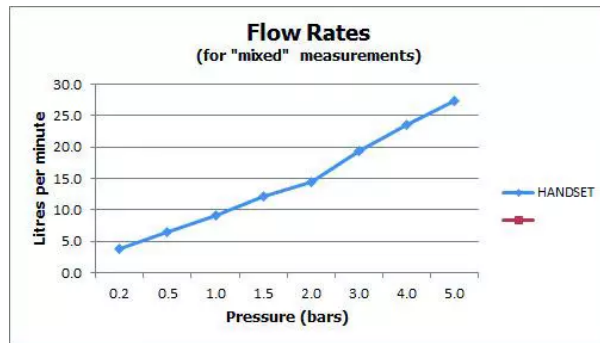

SPECIFICATION SHEET

COLLECTION: ZOO

PRODUCT CODE: ZOO-DECKKIT-C/P

The flow rate displayed is calculated using ideal system conditions. This result should only be taken as an indication as the flow rate may vary depending on the specific in-situ configuration.