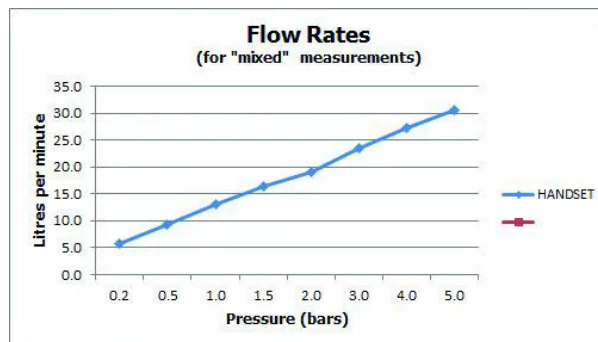

SPECIFICATION SHEET

COLLECTION: ZOO

PRODUCT CODE: ZOO-SFMK-C/P

The flow rate displayed is calculated using ideal system conditions. This result should only be taken as an indication as the flow rate may vary depending on the specific in-situ configuration.