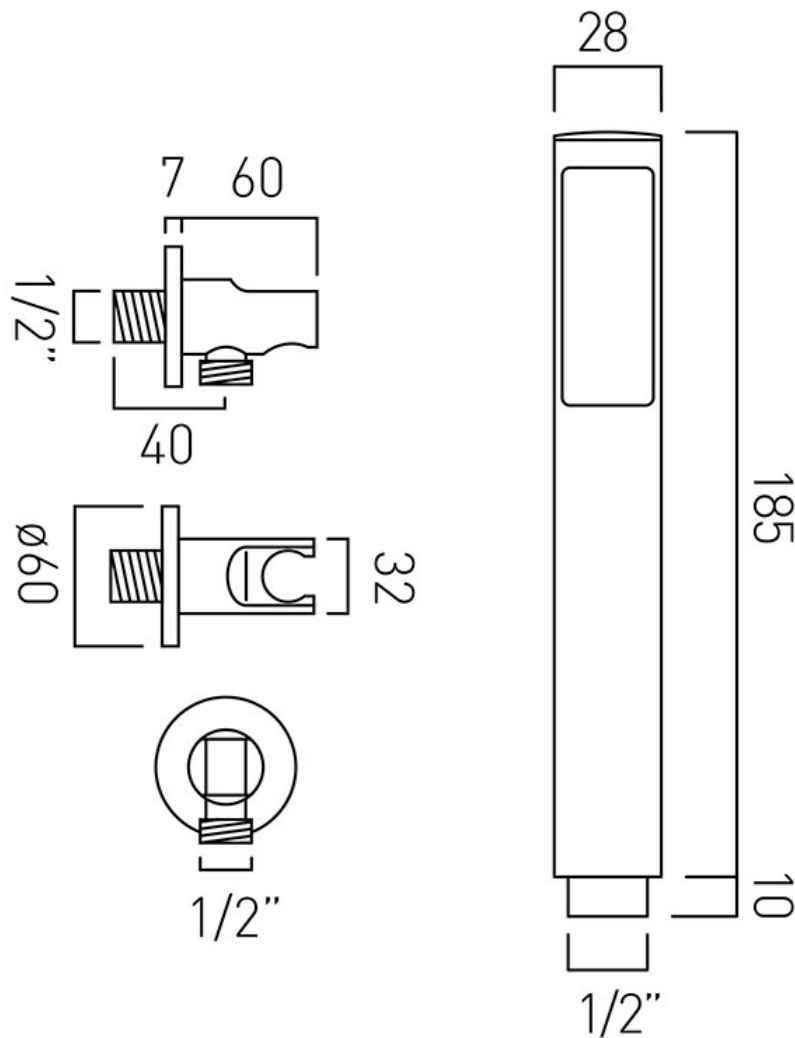

SPECIFICATION SHEET

COLLECTION: ZOO

PRODUCT CODE: ZOO-SFMKW0-C/P

DESCRIPTION:

Zoo
single function mini shower kit
wall mounted
with 150cm hose
and bracket with integrated outlet
1/2" inlet
minimum operating pressure 0.2 bar LP

FINISH:

Chrome

FLOW REGULATOR:

FR-SHOWER/9-C/P

MINIMUM OPERATING PRESSURE:

0.2 bar LP

FLOW RATE AT 3.0 BAR FLOW PRESSURE:

29 l/min

tel: 01934 744466
email: sales@vado.com
www.vado.com

where inspiration flows
taps | showering | accessories

TECHNICAL DRAWING

COLLECTION: Z00

PRODUCT CODE: Z00-SFMKW0-C/P

tel: 01934 744466
email: sales@vado.com
www.vado.com