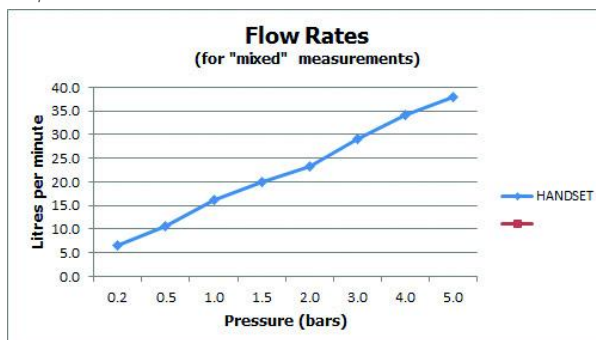

FINISH:

Chrome

FLOW REGULATOR:

FR-SHOWER/9-C/P

MINIMUM OPERATING PRESSURE:

0.2 bar LP

FLOW RATE AT 3.0 BAR FLOW PRESSURE:

29 l/min