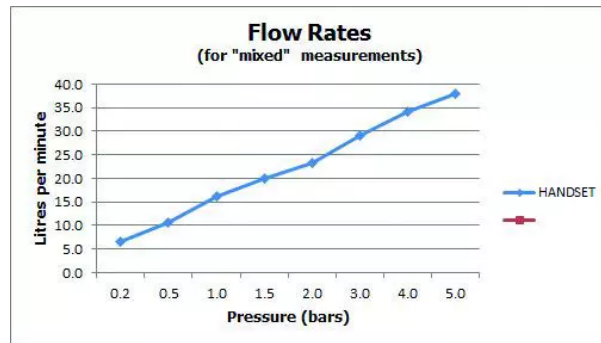

SPECIFICATION SHEET

COLLECTION: ZOO

PRODUCT CODE: ZOO-SFMKW0-C/P

The flow rate displayed is calculated using ideal system conditions. This result should only be taken as an indication as the flow rate may vary depending on the specific in-situ configuration.