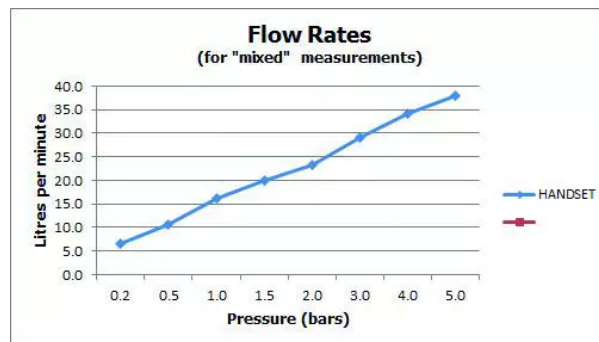

SPECIFICATION SHEET

COLLECTION: ZOO

PRODUCT CODE: ZOO-SFMKW0-C/P

The flow rate displayed is calculated using ideal system conditions. This result should only be taken as an indication as the flow rate may vary depending on the specific in-situ configuration.