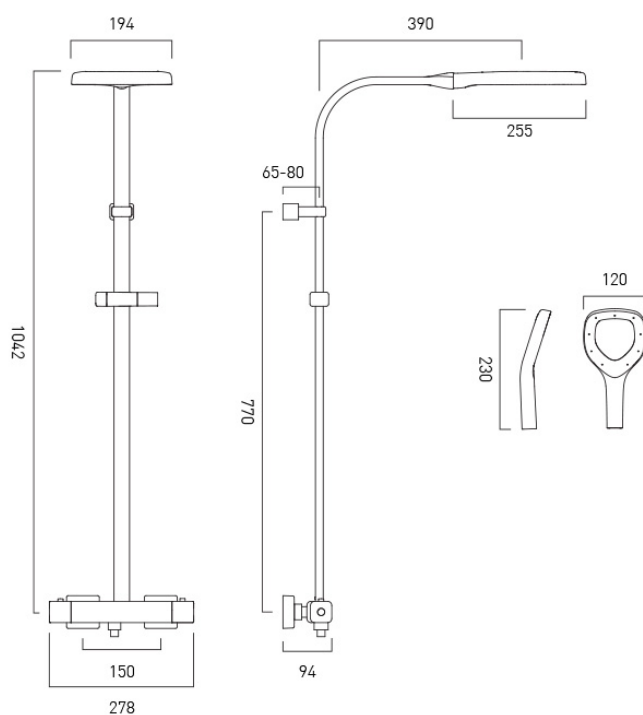

SHOWER PACKAGE DESCRIPTION

- square thermostatic shower valve with integrated diverter and rigid riser
- Horizon 194mm (8") cross-spray shower head
- Horizon single function cross-spray shower handset
- 15mm depth adjustment tolerance: min 65mm – max 80mm
- offset connectors and easy-fit brackets included

MINIMUM OPERATING PRESSURE

1.0 Bar MP

GUARANTEE

15 Year Guarantee

TECHNICAL DRAWING

COLLECTION: HORIZON
PRODUCT CODE: HORI-149RRK-CP

tel: 01934 744466
email: sales@vado.com
www.vado.com

WHERE INSPIRATION FLOWS
TAPS | SHOWERS | ACCESSORIES