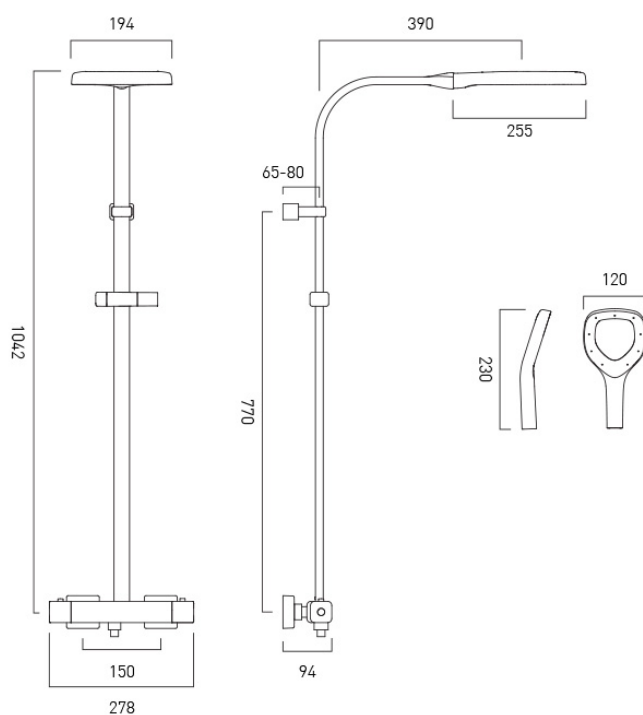

SHOWER PACKAGE DESCRIPTION

- square thermostatic shower valve with integrated diverter and rigid riser
- Horizon 194mm (8") cross-spray shower head
- Horizon single function cross-spray shower handset
- 15mm depth adjustment tolerance: min 65mm – max 80mm
- offset connectors and easy-fit brackets included

MINIMUM OPERATING PRESSURE

1.0 Bar MP

GUARANTEE

15 Year Guarantee

TECHNICAL DRAWING

COLLECTION: HORIZON
PRODUCT CODE: HORI-149RRK-CP

tel: 01934 744466
email: sales@vado.com
www.vado.com

WHERE INSPIRATION FLOWS
TAPS | SHOWERS | FURNITURE