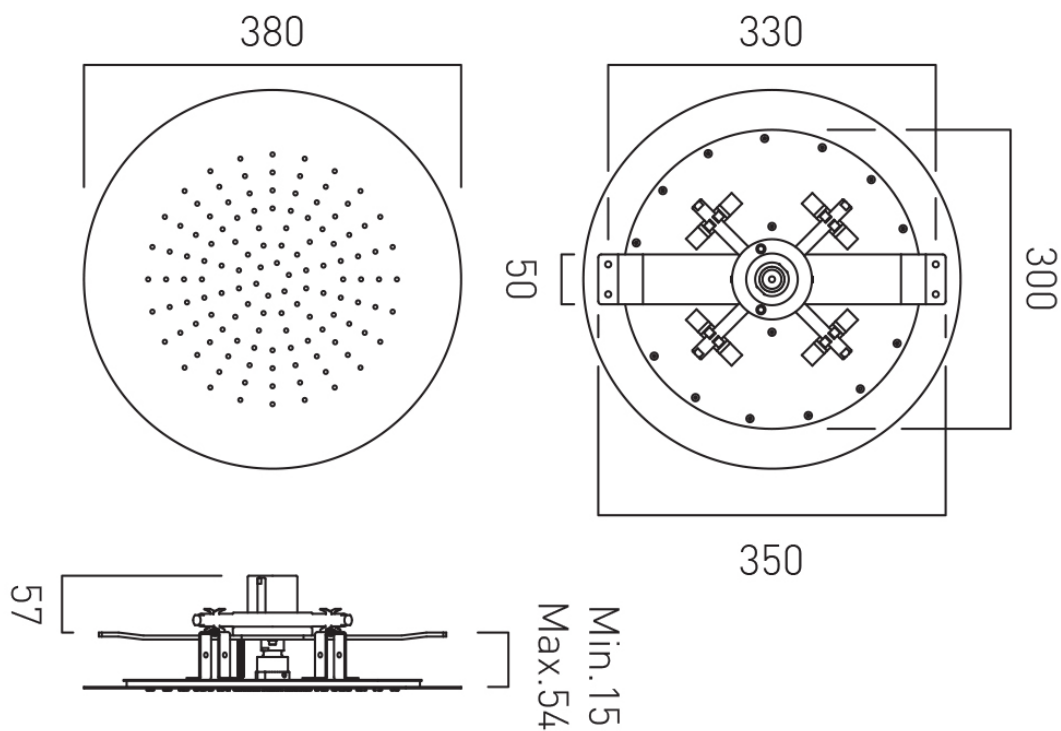

TECHNICAL DRAWING

COLLECTION: SKY
PRODUCT CODE: SKY-R038-CP

tel: 01934 744466
email: sales@vado.com
www.vado.com

WHERE INSPIRATION FLOWS
TAPS | SHOWERS | ACCESSORIES