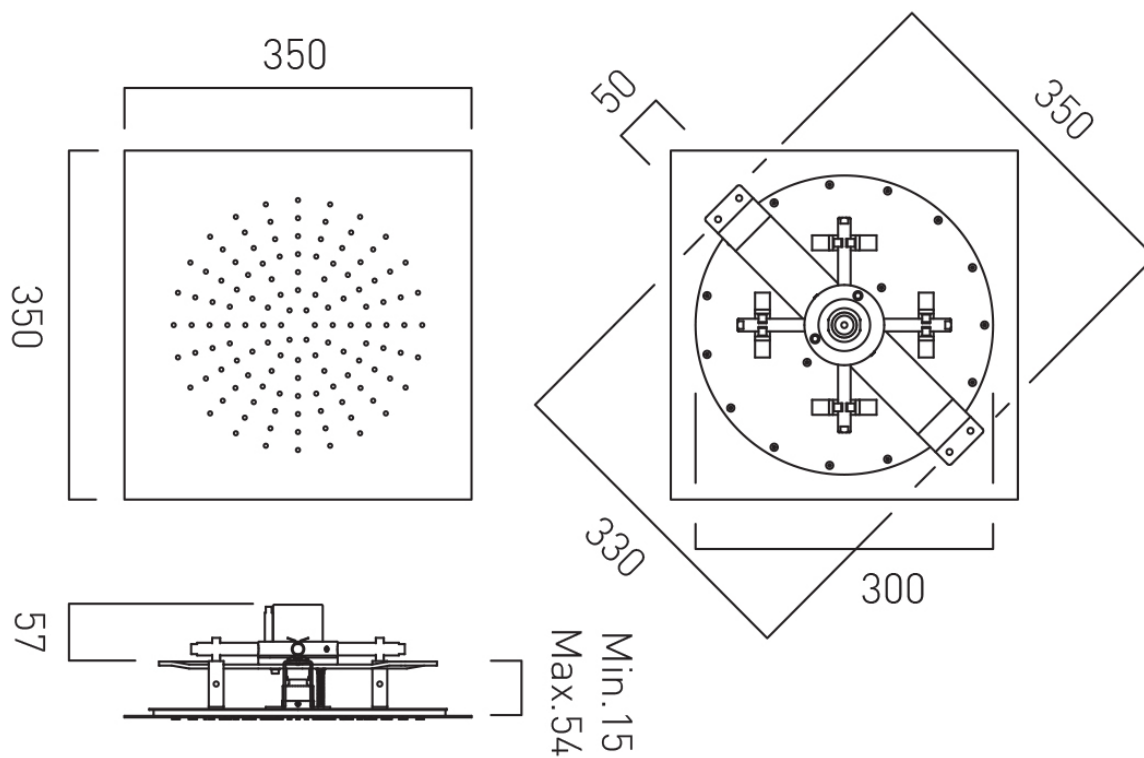

TECHNICAL DRAWING

COLLECTION: SKY
PRODUCT CODE: SKY-SQ35-CP

tel: 01934 744466
email: sales@vado.com
www.vado.com

WHERE INSPIRATION FLOWS
TAPS | SHOWERS | ACCESSORIES