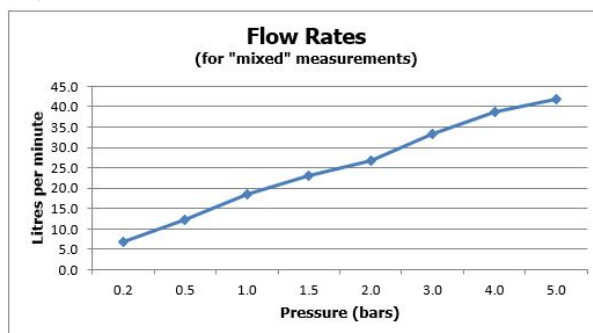

## MINIMUM OPERATING PRESSURE:

0.2 bar LP (shower) 1.0 bar MP (bath)

## FLOW RATE AT 3.0 BAR FLOW PRESSURE:

33 l/min

15 year guarantee

tel: 01934 744466  
email: sales@vado.com  
www.vado.com

**where inspiration flows**  
taps | showering | accessories