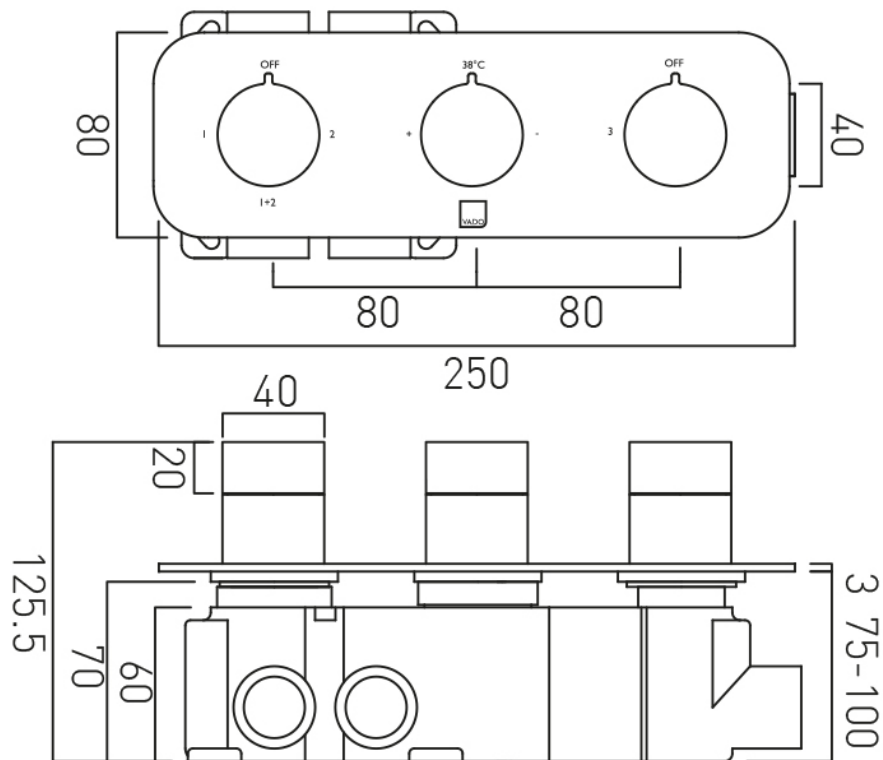

## DESCRIPTION:

Tablet Altitude horizontal concealed 3 outlet 3 handle thermostatic shower valve with all-flow function wall mounted  
thermostatic cartridge V-001C-PLA  
diverter cartridge TAB-001G-DIV  
flow cartridge TAB-002A-3/4  
2 x 3/4" female inlets  
3 x 3/4" female outlets  
includes 3/4" - 1/2" adaptors  
supplied with mortar/tile guard  
min-max wall mount 75-100mm  
optimum installation depth 87mm  
minimum operating pressure 0.2 bar LP (shower) / 1.0 bar MP (bath)

# TECHNICAL DRAWING

**COLLECTION:** ALTITUDE

**PRODUCT CODE:** IND-T128/3-H-ALT-BRG

tel: 01934 744466  
email: [sales@vado.com](mailto:sales@vado.com)  
[www.vado.com](http://www.vado.com)

**where inspiration flows**  
taps | showering | accessories