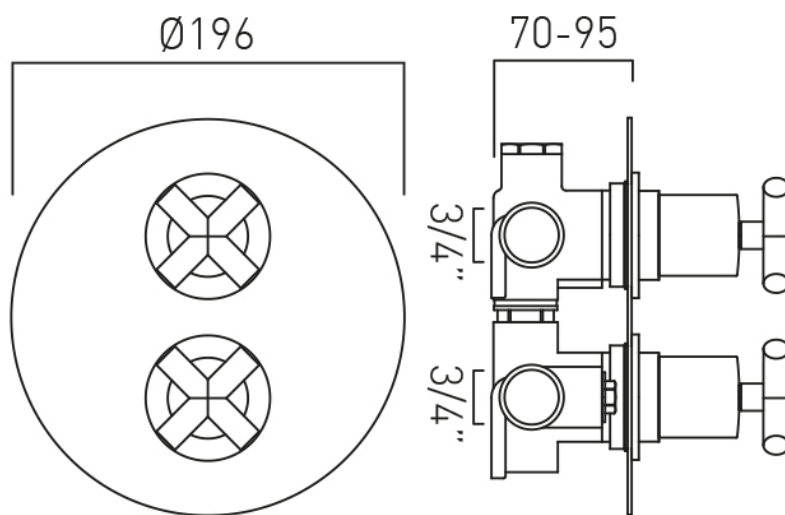

TECHNICAL DRAWING

COLLECTION: ELEMENTS

PRODUCT CODE: IND-ELE148D/2-BRG

tel: 01934 744466
email: sales@vado.com
www.vado.com

where inspiration flows
taps | showering | accessories