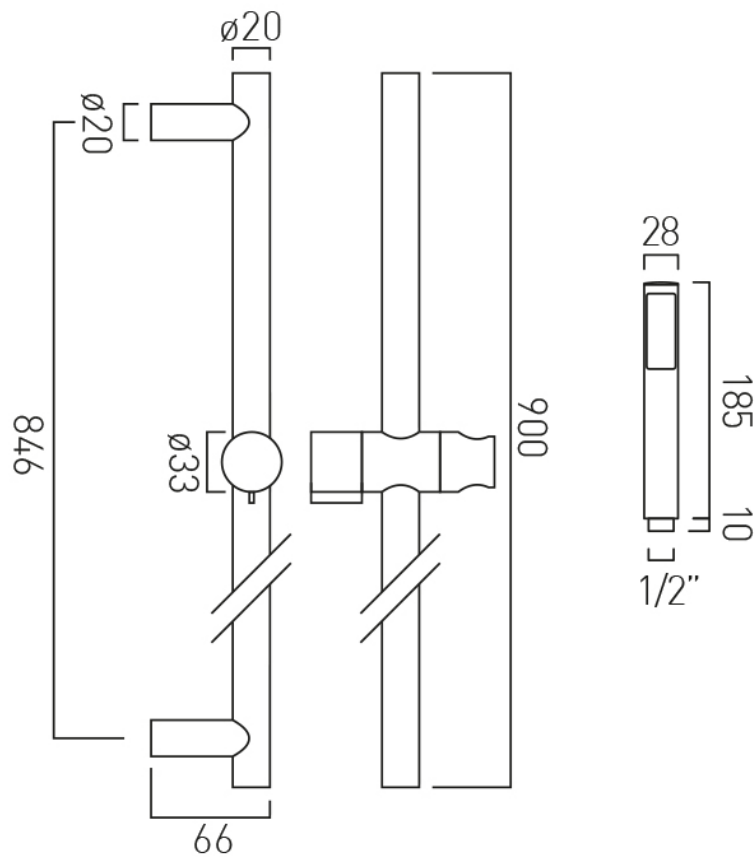

SPECIFICATION SHEET

COLLECTION:

PRODUCT CODE: IND-SFSRK/RO-BLK

DESCRIPTION:

single-function slide rail shower kit with

- single function handset
- rub-clean
- 900mm slide rail
- 150cm shower hose
- wall mounted

tel: 01934 744466
email: sales@vado.com
www.vado.com

where inspiration flows
taps | showering | accessories

TECHNICAL DRAWING

COLLECTION:

PRODUCT CODE: IND-SFSRK/RO-BLK

tel: 01934 744466
email: sales@vado.com
www.vado.com