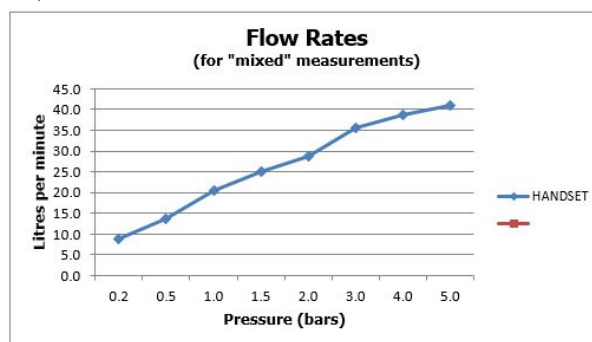

minimum operating pressure 0.2 bar LP

FINISH:

Brushed Black

MINIMUM OPERATING PRESSURE:

0.2 bar LP

FLOW RATE AT 3.0 BAR FLOW PRESSURE:

31 l/min

15 year guarantee