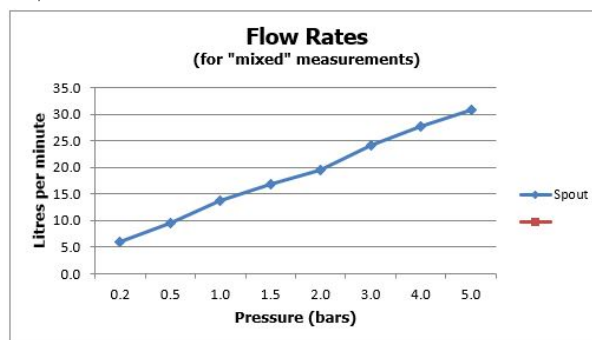

SPECIFICATION SHEET

COLLECTION:

PRODUCT CODE: IND-RO/30-BLK

DESCRIPTION:

single function easy clean slim line round shower head
300mm (12")

minimum operating pressure 1.0 bar MP

FINISH:

Brushed Black

MINIMUM OPERATING PRESSURE:

1.0 bar MP

FLOW RATE AT 3.0 BAR FLOW PRESSURE:

24 l/min

tel: 01934 744466
email: sales@vado.com
www.vado.com

where inspiration flows
taps | showering | accessories

TECHNICAL DRAWING