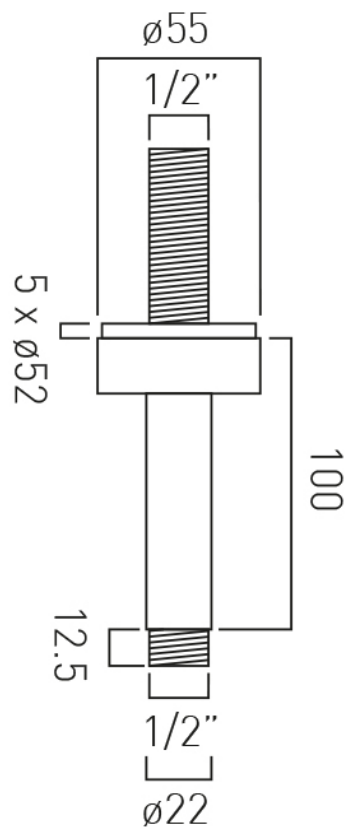

SPECIFICATION SHEET

COLLECTION:

PRODUCT CODE: IND-CMA/RO/4IN-BLK

DESCRIPTION:

fixed head ceiling mounting arm
100mm (4")
1/2" x 70mm threaded inlet
1/2" threaded outlet

FINISH:

Brushed Black

tel: 01934 744466
email: sales@vado.com
www.vado.com

where inspiration flows
taps | showering | accessories

TECHNICAL DRAWING

COLLECTION:

PRODUCT CODE: IND-CMA/RO/4IN-BLK

tel: 01934 744466
email: sales@vado.com
www.vado.com

where inspiration flows
taps | showering | accessories